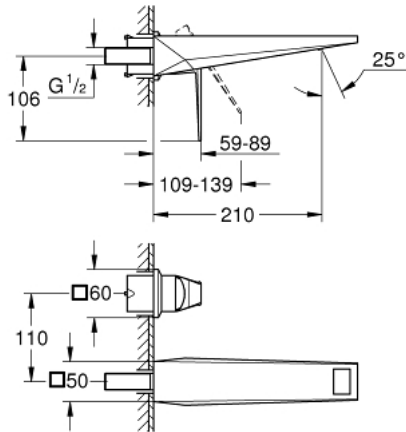

## 29 403 DC0 ALLURE BRILLIANT TWO-HOLE BASIN MIXER L-SIZE

### PRODUCT DESCRIPTION

- Colour: supersteel
- wall mounted
- without concealed body
- for use with rough-in set 23 200
- GROHE LongLife finish
- GROHE EcoJoy - Less water, perfect flow
- maximum flow rate (at 3 bar): 5 l/min
- spout with integrated mousseur
- center distance 110 mm
- projection 210 mm
- min. recommended pressure 1.0 bar

## 29 403 DC0 **ALLURE BRILLIANT TWO-HOLE BASIN MIXER** **L-SIZE**

### **SPARE PARTS**, oktober 2021 – now

1: Lever (Spare part-nr. 46797DC0)

2: Race (Spare part-nr. 46794DC0)

3: Extension (Spare part-nr. 46627000)\*

\* Optional accessories