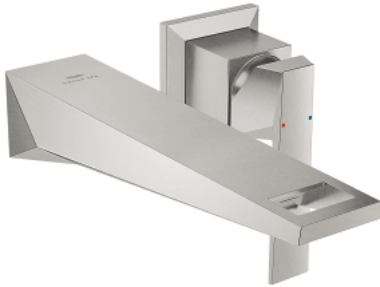

## 29 403 DC0 ALLURE BRILLIANT TWO-HOLE BASIN MIXER L-SIZE

### PRODUCT DESCRIPTION

- Colour: supersteel
- wall mounted
- without concealed body
- for use with rough-in set 23 200
- GROHE LongLife finish
- GROHE EcoJoy - Less water, perfect flow
- maximum flow rate (at 3 bar): 5 l/min
- spout with integrated mousseur
- center distance 110 mm
- projection 210 mm
- min. recommended pressure 1.0 bar

## 29 403 DC0 **ALLURE BRILLIANT TWO-HOLE BASIN MIXER** **L-SIZE**