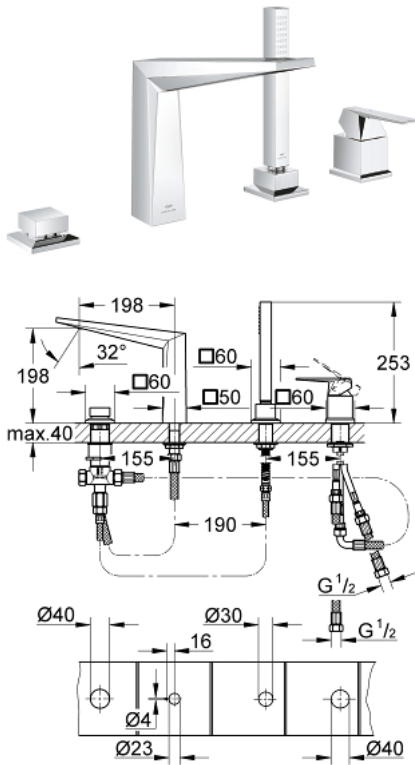

29 405 000 ALLURE BRILLIANT FOUR-HOLE SINGLE-LEVER BATH COMBINATION

PRODUCT DESCRIPTION

- Colour: chrome
- GROHE SilkMove 46 mm ceramic cartridge
- GROHE LongLife finish
- consisting of:
 - pre-assembled spout fixing
 - single lever mixer operating element
 - bath spout with integrated mousseur
 - diverter bath/shower
 - hand shower Rainshower Aqua Cube Stick 6.5 l/min
 - metal shower hose 2000 mm (always chrome for any colour of the set)
 - flexible connection hoses
 - connection for shower hose
 - protected against backflow
 - for use with 29 037 000

29 405 000 ALLURE BRILLIANT FOUR-HOLE SINGLE-LEVER BATH COMBINATION

SPARE PARTS, oktober 2021 – now

- 1: Lever (Spare part-nr. 46804000)
- 2: Cartridge (Spare part-nr. 46048000)
- 3: Diverter knob (Spare part-nr. 48126000)
- 4: Diverter (Spare part-nr. 45443000)
- 4.1: Sealing washer $\varnothing 6 \times \varnothing 2$ (Spare part-nr. 0128300M)
- 4.2: Sealing washer (Spare part-nr. 0120500M)
- 5: Replacement kit for shank fastening (Spare part-nr. 45444000)
- 6: Non-return valve (Spare part-nr. 08565000)
- 7: Race (Spare part-nr. 46803000)
- 8: Dirt strainer (Spare part-nr. 0700200M)
- 9: Cone nut (Spare part-nr. 08864000)
- 10: Compression spring (Spare part-nr. 00869000)
- 11: Connecting hose (Spare part-nr. 48018000)
- 12: Connecting hose (Spare part-nr. 07300000)
- 13: Connecting hose (Spare part-nr. 07227000)
- 14: Connecting hose (Spare part-nr. 48017000)
- 15: Metal shower hose (Spare part-nr. 28146000)
- 16: Temperature limiter (Spare part-nr. 46375000)*
- 17: Socket spanner (Spare part-nr. 19332000)*