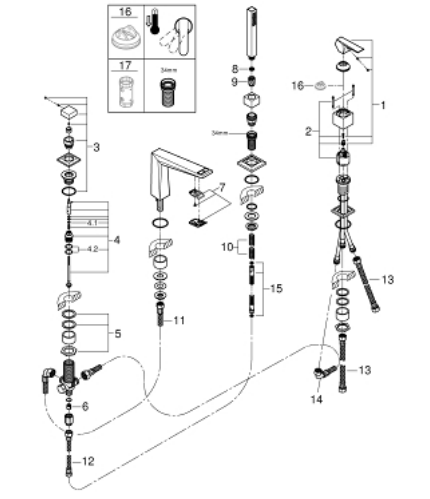

29 405 000 ALLURE BRILLIANT FOUR-HOLE SINGLE-LEVER BATH COMBINATION

PRODUCT DESCRIPTION

- Colour: chrome
- GROHE SilkMove 46 mm ceramic cartridge
- GROHE LongLife finish
- consisting of:
 - pre-assembled spout fixing
 - single lever mixer operating element
 - bath spout with integrated mousseur
 - diverter bath/shower
 - hand shower Rainshower Aqua Cube Stick 6.5 l/min
 - metal shower hose 2000 mm (always chrome for any colour of the set)
 - flexible connection hoses
 - connection for shower hose
 - protected against backflow
 - for use with 29 037 000

29 405 000 ALLURE BRILLIANT FOUR-HOLE SINGLE-LEVER BATH COMBINATION

SPARE PARTS, oktober 2021 – now

- 1: Lever (Spare part-nr. 46804000)
- 2: Cartridge (Spare part-nr. 46048000)
- 3: Diverter knob (Spare part-nr. 48126000)
- 4: Diverter (Spare part-nr. 45443000)
- 4.1: Sealing washer $\varnothing 6 \times \varnothing 2$ (Spare part-nr. 0128300M)
- 4.2: Sealing washer (Spare part-nr. 0120500M)
- 5: Replacement kit for shank fastening (Spare part-nr. 45444000)
- 6: Non-return valve (Spare part-nr. 08565000)
- 7: Race (Spare part-nr. 46803000)
- 8: Dirt strainer (Spare part-nr. 0700200M)
- 9: Cone nut (Spare part-nr. 08864000)
- 10: Compression spring (Spare part-nr. 00869000)
- 11: Connecting hose (Spare part-nr. 48018000)
- 12: Connecting hose (Spare part-nr. 07300000)
- 13: Connecting hose (Spare part-nr. 07227000)
- 14: Connecting hose (Spare part-nr. 48017000)
- 15: Metal shower hose (Spare part-nr. 28146000)
- 16: Temperature limiter (Spare part-nr. 46375000)*
- 17: Socket spanner (Spare part-nr. 19332000)*