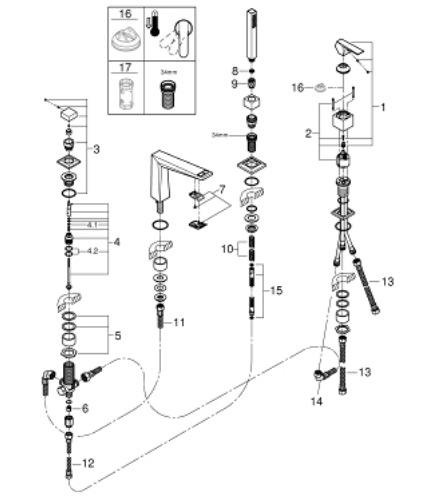

29 405 AL0 ALLURE BRILLIANT FOUR-HOLE SINGLE-LEVER BATH COMBINATION

SPARE PARTS, oktober 2021 – now

- 1: Lever (Spare part-nr. 46804AL0)
- 2: Cartridge (Spare part-nr. 46048000)
- 3: Diverter knob (Spare part-nr. 48126AL0)
- 4: Diverter (Spare part-nr. 45443000)
- 4.1: Sealing washer $\varnothing 6 \times \varnothing 2$ (Spare part-nr. 0128300M)
- 4.2: Sealing washer (Spare part-nr. 0120500M)
- 5: Replacement kit for shank fastening (Spare part-nr. 45444000)
- 6: Non-return valve (Spare part-nr. 08565000)
- 7: Race (Spare part-nr. 46803AL0)
- 8: Dirt strainer (Spare part-nr. 0700200M)
- 9: Cone nut (Spare part-nr. 08864AL0)
- 10: Compression spring (Spare part-nr. 00869000)
- 11: Connecting hose (Spare part-nr. 48018000)
- 12: Connecting hose (Spare part-nr. 07300000)
- 13: Connecting hose (Spare part-nr. 07227000)
- 14: Connecting hose (Spare part-nr. 48017000)
- 15: Metal shower hose (Spare part-nr. 28146000)
- 16: Temperature limiter (Spare part-nr. 46375000)*
- 17: Socket spanner (Spare part-nr. 19332000)*