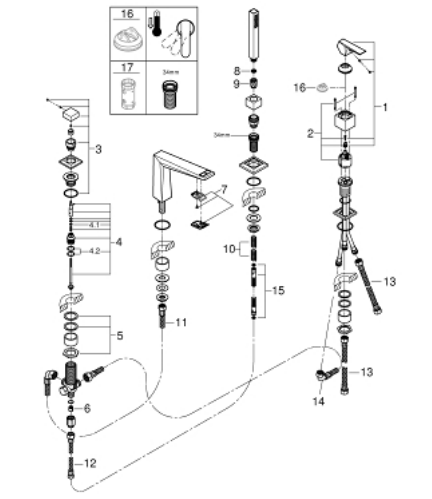

29 405 DC0 ALLURE BRILLIANT FOUR-HOLE SINGLE-LEVER BATH COMBINATION

PRODUCT DESCRIPTION

- Colour: supersteel
- GROHE SilkMove 46 mm ceramic cartridge
- GROHE LongLife finish
- consisting of:
 - pre-assembled spout fixing
 - single lever mixer operating element
 - bath spout with integrated mousseur
 - diverter bath/shower
 - hand shower Rainshower Aqua Cube Stick 6.5 l/min
 - metal shower hose 2000 mm (always chrome for any colour of the set)
 - flexible connection hoses
 - connection for shower hose
 - protected against backflow
 - for use with 29 037 000

29 405 DC0 ALLURE BRILLIANT FOUR-HOLE SINGLE-LEVER BATH COMBINATION

SPARE PARTS, oktober 2021 – now

- 1: Lever (Spare part-nr. 46804DC0)
- 2: Cartridge (Spare part-nr. 46048000)
- 3: Diverter knob (Spare part-nr. 48126DC0)
- 4: Diverter (Spare part-nr. 45443000)
- 4.1: Sealing washer $\varnothing 6 \times \varnothing 2$ (Spare part-nr. 0128300M)
- 4.2: Sealing washer (Spare part-nr. 0120500M)
- 5: Replacement kit for shank fastening (Spare part-nr. 45444000)
- 6: Non-return valve (Spare part-nr. 08565000)
- 7: Race (Spare part-nr. 46803DC0)
- 8: Dirt strainer (Spare part-nr. 0700200M)
- 9: Cone nut (Spare part-nr. 08864DC0)
- 10: Compression spring (Spare part-nr. 00869000)
- 11: Connecting hose (Spare part-nr. 48018000)
- 12: Connecting hose (Spare part-nr. 07300000)
- 13: Connecting hose (Spare part-nr. 07227000)
- 14: Connecting hose (Spare part-nr. 48017000)
- 15: Metal shower hose (Spare part-nr. 28146000)
- 16: Temperature limiter (Spare part-nr. 46375000)*
- 17: Socket spanner (Spare part-nr. 19332000)*