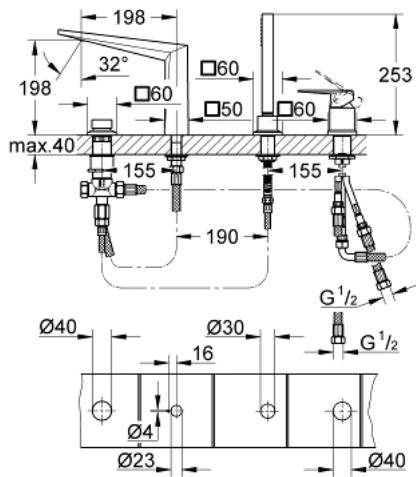

29 405 DC0 ALLURE BRILLIANT FOUR-HOLE SINGLE-LEVER BATH COMBINATION

PRODUCT DESCRIPTION

- Colour: supersteel
- GROHE SilkMove 46 mm ceramic cartridge
- GROHE LongLife finish
- consisting of:
 - pre-assembled spout fixing
 - single lever mixer operating element
 - bath spout with integrated mousseur
 - diverter bath/shower
 - hand shower Rainshower Aqua Cube Stick 6.5 l/min
 - metal shower hose 2000 mm (always chrome for any colour of the set)
 - flexible connection hoses
 - connection for shower hose
 - protected against backflow
 - for use with 29 037 000

29 405 DC0 ALLURE BRILLIANT FOUR-HOLE SINGLE-LEVER BATH COMBINATION

SPARE PARTS, oktober 2021 – now

- 1: Lever (Spare part-nr. 46804DC0)
- 2: Cartridge (Spare part-nr. 46048000)
- 3: Diverter knob (Spare part-nr. 48126DC0)
- 4: Diverter (Spare part-nr. 45443000)
- 4.1: Sealing washer $\varnothing 6 \times \varnothing 2$ (Spare part-nr. 0128300M)
- 4.2: Sealing washer (Spare part-nr. 0120500M)
- 5: Replacement kit for shank fastening (Spare part-nr. 45444000)
- 6: Non-return valve (Spare part-nr. 08565000)
- 7: Race (Spare part-nr. 46803DC0)
- 8: Dirt strainer (Spare part-nr. 0700200M)
- 9: Cone nut (Spare part-nr. 08864DC0)
- 10: Compression spring (Spare part-nr. 00869000)
- 11: Connecting hose (Spare part-nr. 48018000)
- 12: Connecting hose (Spare part-nr. 07300000)
- 13: Connecting hose (Spare part-nr. 07227000)
- 14: Connecting hose (Spare part-nr. 48017000)
- 15: Metal shower hose (Spare part-nr. 28146000)
- 16: Temperature limiter (Spare part-nr. 46375000)*
- 17: Socket spanner (Spare part-nr. 19332000)*