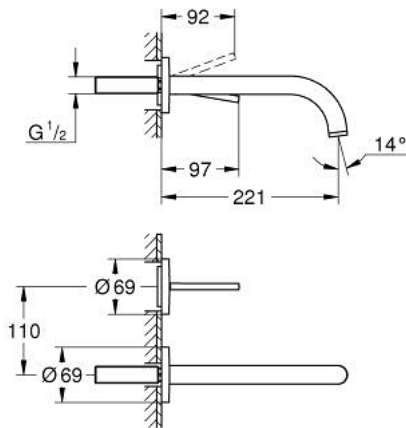

### PRODUCT DESCRIPTION

- Colour: chrome
- wall mounted
- without concealed body
- trim set for Joystick mixer rough-in set 23 429 000
- GROHE FeatherControl Joystick cartridge
- GROHE LongLife finish
- GROHE EcoJoy - Less water, perfect flow
- maximum flow rate (at 3 bar): 5 l/min
- center distance 110 mm
- projection 221 mm

## 29 406 000 ATRIO TWO-HOLE BASIN MIXER JOYSTICK

**SPARE PARTS**, oktober 2021 – now

1: Laminar flow straightener (Spare part-nr. 48408000)

2: Extension set, 25 mm (Spare part-nr. 46901000)\*

\* Optional accessories