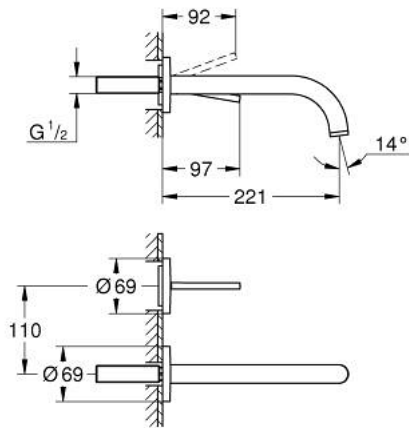

## 29 406 AL0 ATRIO TWO-HOLE BASIN MIXER JOYSTICK

### PRODUCT DESCRIPTION

- Colour: brushed hard graphite
- wall mounted
- without concealed body
- trim set for Joystick mixer rough-in set 23 429 000
- GROHE FeatherControl Joystick cartridge
- GROHE LongLife finish
- GROHE EcoJoy - Less water, perfect flow
- maximum flow rate (at 3 bar): 5 l/min
- center distance 110 mm
- projection 221 mm

## 29 406 AL0 ATRIO TWO-HOLE BASIN MIXER JOYSTICK

**SPARE PARTS**, oktober 2021 – now

1: Laminar flow straightener (Spare part-nr. 48408000)

2: Extension set, 25 mm (Spare part-nr. 46901000)\*

\* Optional accessories