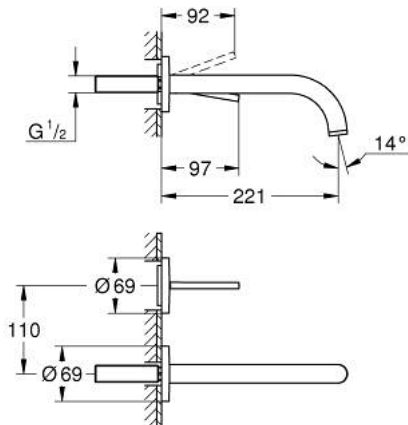

29 406 DA0 ATRIO TWO-HOLE BASIN MIXER JOYSTICK

PRODUCT DESCRIPTION

- Colour: warm sunset
- wall mounted
- without concealed body
- trim set for Joystick mixer rough-in set 23 429 000
- GROHE FeatherControl Joystick cartridge
- GROHE LongLife finish
- GROHE EcoJoy - Less water, perfect flow
- maximum flow rate (at 3 bar): 5 l/min
- center distance 110 mm
- projection 221 mm

29 406 DA0 ATRIO TWO-HOLE BASIN MIXER JOYSTICK

SPARE PARTS, oktober 2021 – now

1: Laminar flow straightener (Spare part-nr. 48408000)

2: Extension set, 25 mm (Spare part-nr. 46901000)*

* Optional accessories