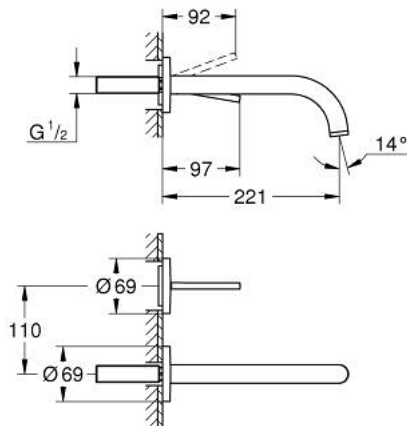

29 406 DC0 ATRIO TWO-HOLE BASIN MIXER JOYSTICK

PRODUCT DESCRIPTION

- Colour: supersteel
- wall mounted
- without concealed body
- trim set for Joystick mixer rough-in set 23 429 000
- GROHE FeatherControl Joystick cartridge
- GROHE LongLife finish
- GROHE EcoJoy - Less water, perfect flow
- maximum flow rate (at 3 bar): 5 l/min
- center distance 110 mm
- projection 221 mm

29 406 DC0 ATRIO TWO-HOLE BASIN MIXER JOYSTICK

SPARE PARTS, oktober 2021 – now

1: Laminar flow straightener (Spare part-nr. 48408000)

2: Extension set, 25 mm (Spare part-nr. 46901000)*

* Optional accessories