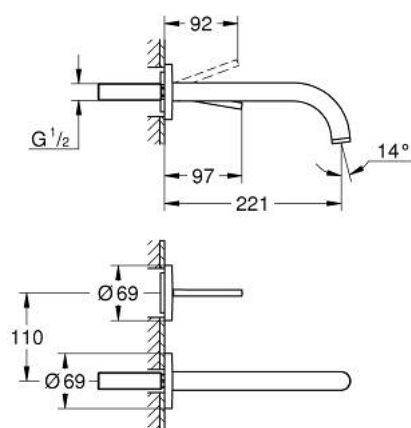

29 406 DL0 ATRIO TWO-HOLE BASIN MIXER JOYSTICK

PRODUCT DESCRIPTION

- Colour: brushed warm sunset
- wall mounted
- without concealed body
- trim set for Joystick mixer rough-in set 23 429 000
- GROHE FeatherControl Joystick cartridge
- GROHE LongLife finish
- GROHE EcoJoy - Less water, perfect flow
- maximum flow rate (at 3 bar): 5 l/min
- center distance 110 mm
- projection 221 mm

29 406 DL0 ATRIO TWO-HOLE BASIN MIXER JOYSTICK

SPARE PARTS, november 2022 – now

1: Laminar flow straightener (Spare part-nr. 48408000)

2: Extension set, 25 mm (Spare part-nr. 46901000)*

* Optional accessories