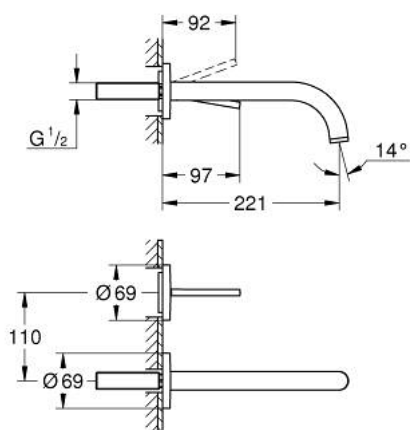

29 406 GL0 ATRIO TWO-HOLE BASIN MIXER JOYSTICK

PRODUCT DESCRIPTION

- Colour: cool sunrise
- wall mounted
- without concealed body
- trim set for Joystick mixer rough-in set 23 429 000
- GROHE FeatherControl Joystick cartridge
- GROHE LongLife finish
- GROHE EcoJoy - Less water, perfect flow
- maximum flow rate (at 3 bar): 5 l/min
- center distance 110 mm
- projection 221 mm

29 406 GL0 ATRIO TWO-HOLE BASIN MIXER JOYSTICK

SPARE PARTS, oktober 2021 – now

1: Laminar flow straightener (Spare part-nr. 48408000)

2: Extension set, 25 mm (Spare part-nr. 46901000)*

* Optional accessories