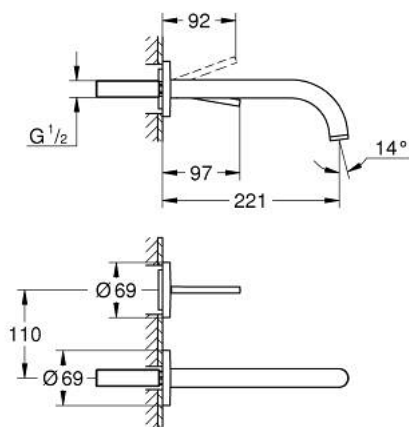

29 406 GN0 ATRIO TWO-HOLE BASIN MIXER JOYSTICK

PRODUCT DESCRIPTION

- Colour: brushed cool sunrise
- wall mounted
- without concealed body
- trim set for Joystick mixer rough-in set 23 429 000
- GROHE FeatherControl Joystick cartridge
- GROHE LongLife finish
- GROHE EcoJoy - Less water, perfect flow
- maximum flow rate (at 3 bar): 5 l/min
- center distance 110 mm
- projection 221 mm

29 406 GN0 ATRIO TWO-HOLE BASIN MIXER JOYSTICK

SPARE PARTS, november 2022 – now

1: Laminar flow straightener (Spare part-nr. 48408000)

2: Extension set, 25 mm (Spare part-nr. 46901000)*

* Optional accessories