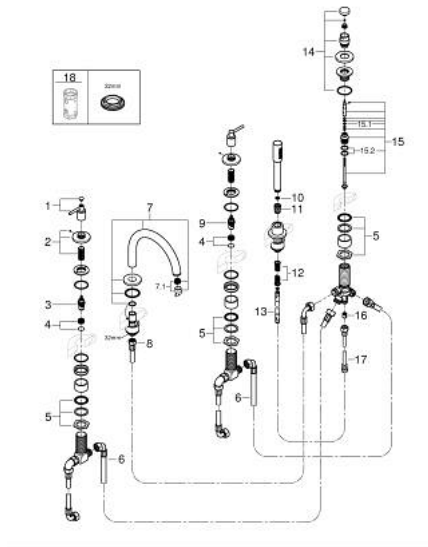

## 29 407 000 ATRIO FIVE-HOLE BATH COMBINATION

### PRODUCT DESCRIPTION

- Colour: chrome
- ceramic headparts 1/2", 90°
- GROHE LongLife finish
- consisting of:
  - pre-assembled spout fixing
  - with lever handles
  - bath spout with mousseur and diverter bath/shower
  - hand shower Rainshower Aqua Stick 6.5 l/min
  - shower hose 2000 mm
  - flexible connection hoses
  - connection for shower hose
  - protected against backflow
  - for use with baseframe 29 037 002 (please order separately)
- Two different sets of caps included. One set with "H" and "C" marking, one set without marking.

### SPARE PARTS, oktober 2021 – now

- 1: Lever handle bath (Spare part-nr. 14218000)
- 2: Escutcheon (Spare part-nr. 1013510000)
- 3: Ceramic headpart 3/4" (Spare part-nr. 45888000)
- 4: Valve seat 3/4" (Spare part-nr. 45345000)
- 5: Replacement kit for shank fastening (Spare part-nr. 45444000)
- 6: Connecting hose (Spare part-nr. 48019000)
- 7: Spout (Spare part-nr. 1013500000)
- 7.1: Mousseur (Spare part-nr. 13926000)
- 8: Connecting hose (Spare part-nr. 48018000)
- 9: Ceramic headpart 3/4" (Spare part-nr. 45887000)
- 10: Dirt strainer (Spare part-nr. 0700200M)
- 11: Cone nut (Spare part-nr. 08864000)
- 12: Compression spring (Spare part-nr. 00869000)
- 13: Metal shower hose (Spare part-nr. 28146000)
- 14: Diverter knob (Spare part-nr. 48411000)
- 15: Diverter (Spare part-nr. 45443000)
- 15.1: Sealing washer  $\varnothing 6 \times \varnothing 2$  (Spare part-nr. 0128300M)
- 15.2: Sealing washer (Spare part-nr. 0120500M)
- 16: Non-return valve (Spare part-nr. 08565000)
- 17: Connecting hose (Spare part-nr. 07300000)
- 18: Socket spanner (Spare part-nr. 19332000)\*