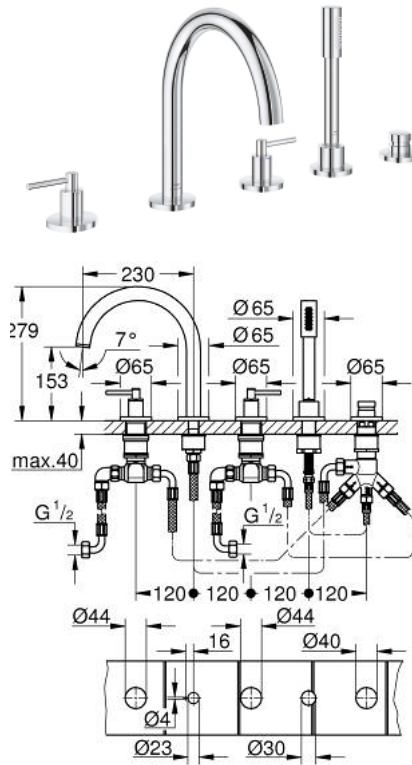

## 29 407 000 ATRIO FIVE-HOLE BATH COMBINATION

### PRODUCT DESCRIPTION

- Colour: chrome
- ceramic headparts 1/2", 90°
- GROHE LongLife finish
- consisting of:
  - pre-assembled spout fixing
  - with lever handles
  - bath spout with mousseur and diverter bath/shower
  - hand shower Rainshower Aqua Stick 6.5 l/min
  - shower hose 2000 mm
  - flexible connection hoses
  - connection for shower hose
  - protected against backflow
  - for use with baseframe 29 037 002 (please order separately)
- Two different sets of caps included. One set with "H" and "C" marking, one set without marking.

### SPARE PARTS, oktober 2021 – now

- 1: Lever handle bath (Spare part-nr. 14218000)
- 2: Escutcheon (Spare part-nr. 1013510000)
- 3: Ceramic headpart 3/4" (Spare part-nr. 45888000)
- 4: Valve seat 3/4" (Spare part-nr. 45345000)
- 5: Replacement kit for shank fastening (Spare part-nr. 45444000)
- 6: Connecting hose (Spare part-nr. 48019000)
- 7: Spout (Spare part-nr. 1013500000)
- 7.1: Mousseur (Spare part-nr. 13926000)
- 8: Connecting hose (Spare part-nr. 48018000)
- 9: Ceramic headpart 3/4" (Spare part-nr. 45887000)
- 10: Dirt strainer (Spare part-nr. 0700200M)
- 11: Cone nut (Spare part-nr. 08864000)
- 12: Compression spring (Spare part-nr. 00869000)
- 13: Metal shower hose (Spare part-nr. 28146000)
- 14: Diverter knob (Spare part-nr. 48411000)
- 15: Diverter (Spare part-nr. 45443000)
- 15.1: Sealing washer  $\varnothing 6 \times \varnothing 2$  (Spare part-nr. 0128300M)
- 15.2: Sealing washer (Spare part-nr. 0120500M)
- 16: Non-return valve (Spare part-nr. 08565000)
- 17: Connecting hose (Spare part-nr. 07300000)
- 18: Socket spanner (Spare part-nr. 19332000)\*