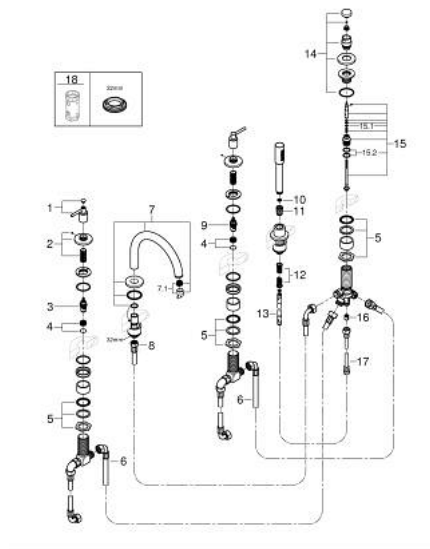

## 29 407 DA0 ATRIO FIVE-HOLE BATH COMBINATION

### PRODUCT DESCRIPTION

- Colour: warm sunset
- ceramic headparts 1/2", 90°
- GROHE LongLife finish
- consisting of:
- pre-assembled spout fixing
- with lever handles
- bath spout with mousseur and diverter bath/shower
- hand shower Rainshower Aqua Stick 6.5 l/min
- shower hose 2000 mm
- flexible connection hoses
- connection for shower hose
- protected against backflow
- for use with baseframe 29 037 002 (please order separately)
- Two different sets of caps included. One set with "H" and "C" marking, one set without marking.

### SPARE PARTS, oktober 2021 – now

- 1: Lever handle bath (Spare part-nr. 14218DA0)
  - 2: Escutcheon (Spare part-nr. 101351DA00)
  - 3: Ceramic headpart 3/4" (Spare part-nr. 45888000)
  - 4: Valve seat 3/4" (Spare part-nr. 45345000)
  - 5: Replacement kit for shank fastening (Spare part-nr. 45444000)
  - 6: Connecting hose (Spare part-nr. 48019000)
  - 7: Spout (Spare part-nr. 101350DA00)
  - 7.1: Mousseur (Spare part-nr. 13926000)
  - 8: Connecting hose (Spare part-nr. 48018000)
  - 9: Ceramic headpart 3/4" (Spare part-nr. 45887000)
  - 10: Dirt strainer (Spare part-nr. 0700200M)
  - 11: Cone nut (Spare part-nr. 08864DA0)
  - 12: Compression spring (Spare part-nr. 00869000)
  - 13: Metal shower hose (Spare part-nr. 28146000)
  - 14: Diverter knob (Spare part-nr. 48411DA0)
  - 15: Diverter (Spare part-nr. 45443000)
  - 15.1: Sealing washer  $\varnothing 6 \times \varnothing 2$  (Spare part-nr. 0128300M)
  - 15.2: Sealing washer (Spare part-nr. 0120500M)
  - 16: Non-return valve (Spare part-nr. 08565000)
  - 17: Connecting hose (Spare part-nr. 07300000)
  - 18: Socket spanner (Spare part-nr. 19332000)\*
- \* Optional accessories