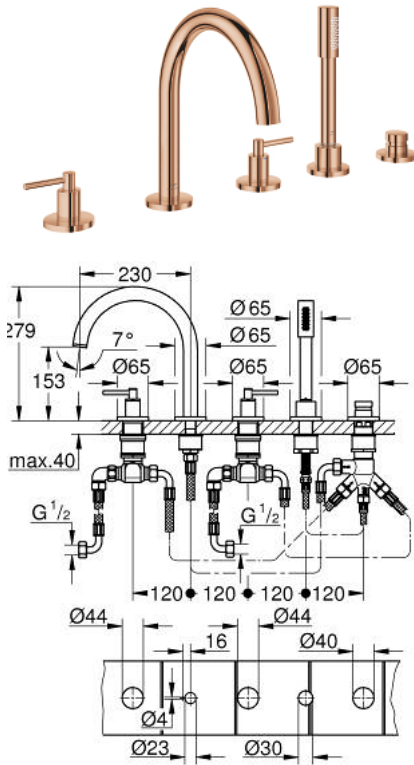

## 29 407 DA0 ATRIO FIVE-HOLE BATH COMBINATION

### PRODUCT DESCRIPTION

- Colour: warm sunset
- ceramic headparts 1/2", 90°
- GROHE LongLife finish
- consisting of:
- pre-assembled spout fixing
- with lever handles
- bath spout with mousseur and diverter bath/shower
- hand shower Rainshower Aqua Stick 6.5 l/min
- shower hose 2000 mm
- flexible connection hoses
- connection for shower hose
- protected against backflow
- for use with baseframe 29 037 002 (please order separately)
- Two different sets of caps included. One set with "H" and "C" marking, one set without marking.

### SPARE PARTS, oktober 2021 – now

- 1: Lever handle bath (Spare part-nr. 14218DA0)
  - 2: Escutcheon (Spare part-nr. 101351DA00)
  - 3: Ceramic headpart 3/4" (Spare part-nr. 45888000)
  - 4: Valve seat 3/4" (Spare part-nr. 45345000)
  - 5: Replacement kit for shank fastening (Spare part-nr. 45444000)
  - 6: Connecting hose (Spare part-nr. 48019000)
  - 7: Spout (Spare part-nr. 101350DA00)
  - 7.1: Mousseur (Spare part-nr. 13926000)
  - 8: Connecting hose (Spare part-nr. 48018000)
  - 9: Ceramic headpart 3/4" (Spare part-nr. 45887000)
  - 10: Dirt strainer (Spare part-nr. 0700200M)
  - 11: Cone nut (Spare part-nr. 08864DA0)
  - 12: Compression spring (Spare part-nr. 00869000)
  - 13: Metal shower hose (Spare part-nr. 28146000)
  - 14: Diverter knob (Spare part-nr. 48411DA0)
  - 15: Diverter (Spare part-nr. 45443000)
  - 15.1: Sealing washer  $\varnothing 6 \times \varnothing 2$  (Spare part-nr. 0128300M)
  - 15.2: Sealing washer (Spare part-nr. 0120500M)
  - 16: Non-return valve (Spare part-nr. 08565000)
  - 17: Connecting hose (Spare part-nr. 07300000)
  - 18: Socket spanner (Spare part-nr. 19332000)\*
- \* Optional accessories