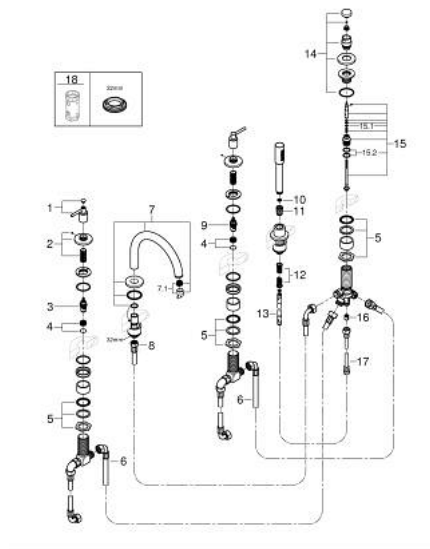

29 407 DC0 ATRIO FIVE-HOLE BATH COMBINATION

PRODUCT DESCRIPTION

- Colour: supersteel
- ceramic headparts 1/2", 90°
- GROHE LongLife finish
- consisting of:
- pre-assembled spout fixing
- with lever handles
- bath spout with mousseur and diverter bath/shower
- hand shower Rainshower Aqua Stick 6.5 l/min
- shower hose 2000 mm
- flexible connection hoses
- connection for shower hose
- protected against backflow
- for use with baseframe 29 037 002 (please order separately)
- Two different sets of caps included. One set with "H" and "C" marking, one set without marking.

29 407 DC0 ATRIO FIVE-HOLE BATH COMBINATION

SPARE PARTS, oktober 2021 – now

- 1: Lever handle bath (Spare part-nr. 14218DC0)
 - 2: Escutcheon (Spare part-nr. 101351DC00)
 - 3: Ceramic headpart 3/4" (Spare part-nr. 45888000)
 - 4: Valve seat 3/4" (Spare part-nr. 45345000)
 - 5: Replacement kit for shank fastening (Spare part-nr. 45444000)
 - 6: Connecting hose (Spare part-nr. 48019000)
 - 7: Spout (Spare part-nr. 101350DC00)
 - 7.1: Mousseur (Spare part-nr. 13926000)
 - 8: Connecting hose (Spare part-nr. 48018000)
 - 9: Ceramic headpart 3/4" (Spare part-nr. 45887000)
 - 10: Dirt strainer (Spare part-nr. 0700200M)
 - 11: Cone nut (Spare part-nr. 08864DC0)
 - 12: Compression spring (Spare part-nr. 00869000)
 - 13: Metal shower hose (Spare part-nr. 28146000)
 - 14: Diverter knob (Spare part-nr. 48411DC0)
 - 15: Diverter (Spare part-nr. 45443000)
 - 15.1: Sealing washer $\varnothing 6 \times \varnothing 2$ (Spare part-nr. 0128300M)
 - 15.2: Sealing washer (Spare part-nr. 0120500M)
 - 16: Non-return valve (Spare part-nr. 08565000)
 - 17: Connecting hose (Spare part-nr. 07300000)
 - 18: Socket spanner (Spare part-nr. 19332000)*
- * Optional accessories