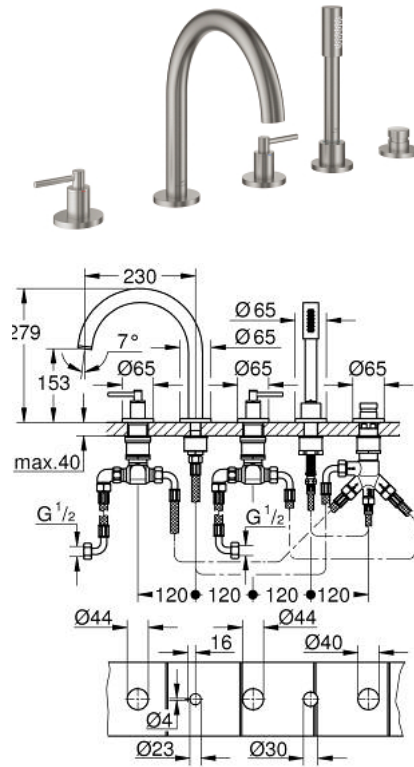

29 407 DC0 ATRIO FIVE-HOLE BATH COMBINATION

PRODUCT DESCRIPTION

- Colour: supersteel
- ceramic headparts 1/2", 90°
- GROHE LongLife finish
- consisting of:
- pre-assembled spout fixing
- with lever handles
- bath spout with mousseur and diverter bath/shower
- hand shower Rainshower Aqua Stick 6.5 l/min
- shower hose 2000 mm
- flexible connection hoses
- connection for shower hose
- protected against backflow
- for use with baseframe 29 037 002 (please order separately)
- Two different sets of caps included. One set with "H" and "C" marking, one set without marking.

29 407 DC0 ATRIO FIVE-HOLE BATH COMBINATION

SPARE PARTS, oktober 2021 – now

- 1: Lever handle bath (Spare part-nr. 14218DC0)
 - 2: Escutcheon (Spare part-nr. 101351DC00)
 - 3: Ceramic headpart 3/4" (Spare part-nr. 45888000)
 - 4: Valve seat 3/4" (Spare part-nr. 45345000)
 - 5: Replacement kit for shank fastening (Spare part-nr. 45444000)
 - 6: Connecting hose (Spare part-nr. 48019000)
 - 7: Spout (Spare part-nr. 101350DC00)
 - 7.1: Mousseur (Spare part-nr. 13926000)
 - 8: Connecting hose (Spare part-nr. 48018000)
 - 9: Ceramic headpart 3/4" (Spare part-nr. 45887000)
 - 10: Dirt strainer (Spare part-nr. 0700200M)
 - 11: Cone nut (Spare part-nr. 08864DC0)
 - 12: Compression spring (Spare part-nr. 00869000)
 - 13: Metal shower hose (Spare part-nr. 28146000)
 - 14: Diverter knob (Spare part-nr. 48411DC0)
 - 15: Diverter (Spare part-nr. 45443000)
 - 15.1: Sealing washer $\varnothing 6 \times \varnothing 2$ (Spare part-nr. 0128300M)
 - 15.2: Sealing washer (Spare part-nr. 0120500M)
 - 16: Non-return valve (Spare part-nr. 08565000)
 - 17: Connecting hose (Spare part-nr. 07300000)
 - 18: Socket spanner (Spare part-nr. 19332000)*
- * Optional accessories