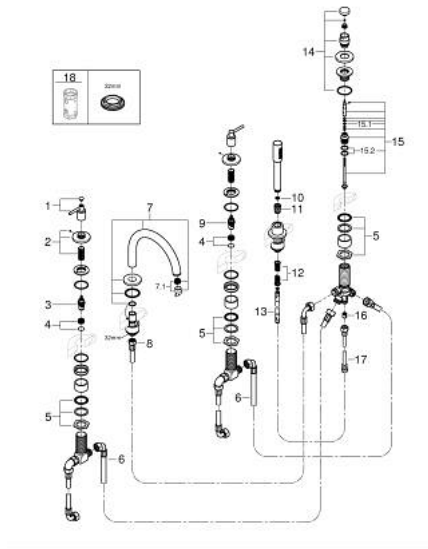

## 29 407 DL0 ATRIO FIVE-HOLE BATH COMBINATION

### PRODUCT DESCRIPTION

- Colour: brushed warm sunset
- ceramic headparts 1/2", 90°
- GROHE LongLife finish
- consisting of:
- pre-assembled spout fixing
- with lever handles
- bath spout with mousseur and diverter bath/shower
- hand shower Rainshower Aqua Stick 6.5 l/min
- shower hose 2000 mm
- flexible connection hoses
- connection for shower hose
- protected against backflow
- for use with baseframe 29 037 002 (please order separately)
- Two different sets of caps included. One set with "H" and "C" marking, one set without marking.

### SPARE PARTS, november 2022 – now

- 1: Lever handle bath (Spare part-nr. 14218DL0)
  - 2: Escutcheon (Spare part-nr. 101351DL00)
  - 3: Ceramic headpart 3/4" (Spare part-nr. 45888000)
  - 4: Valve seat 3/4" (Spare part-nr. 45345000)
  - 5: Replacement kit for shank fastening (Spare part-nr. 45444000)
  - 6: Connecting hose (Spare part-nr. 48019000)
  - 7: Spout (Spare part-nr. 101350DL00)
  - 7.1: Mousseur (Spare part-nr. 13926000)
  - 8: Connecting hose (Spare part-nr. 48018000)
  - 9: Ceramic headpart 3/4" (Spare part-nr. 45887000)
  - 10: Dirt strainer (Spare part-nr. 0700200M)
  - 11: Cone nut (Spare part-nr. 08864DL0)
  - 12: Compression spring (Spare part-nr. 00869000)
  - 13: Metal shower hose (Spare part-nr. 28146000)
  - 14: Diverter knob (Spare part-nr. 48411DL0)
  - 15: Diverter (Spare part-nr. 45443000)
  - 15.1: Sealing washer  $\varnothing 6 \times \varnothing 2$  (Spare part-nr. 0128300M)
  - 15.2: Sealing washer (Spare part-nr. 0120500M)
  - 16: Non-return valve (Spare part-nr. 08565000)
  - 17: Connecting hose (Spare part-nr. 07300000)
  - 18: Socket spanner (Spare part-nr. 19332000)\*
- \* Optional accessories