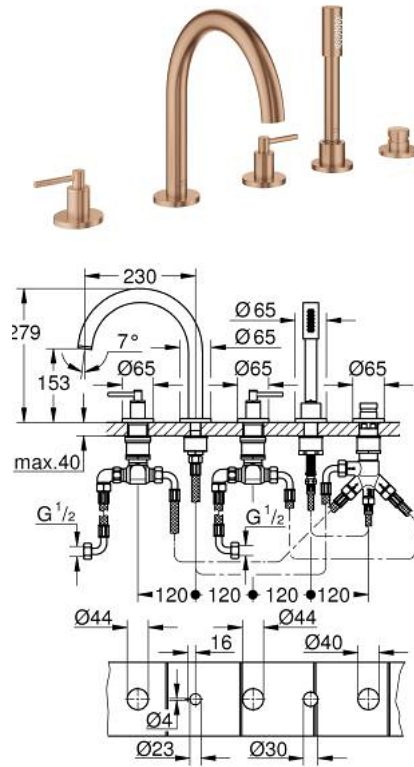

## 29 407 DL0 ATRIO FIVE-HOLE BATH COMBINATION

### PRODUCT DESCRIPTION

- Colour: brushed warm sunset
- ceramic headparts 1/2", 90°
- GROHE LongLife finish
- consisting of:
- pre-assembled spout fixing
- with lever handles
- bath spout with mousseur and diverter bath/shower
- hand shower Rainshower Aqua Stick 6.5 l/min
- shower hose 2000 mm
- flexible connection hoses
- connection for shower hose
- protected against backflow
- for use with baseframe 29 037 002 (please order separately)
- Two different sets of caps included. One set with "H" and "C" marking, one set without marking.

### SPARE PARTS, november 2022 – now

- 1: Lever handle bath (Spare part-nr. 14218DL0)
  - 2: Escutcheon (Spare part-nr. 101351DL00)
  - 3: Ceramic headpart 3/4" (Spare part-nr. 45888000)
  - 4: Valve seat 3/4" (Spare part-nr. 45345000)
  - 5: Replacement kit for shank fastening (Spare part-nr. 45444000)
  - 6: Connecting hose (Spare part-nr. 48019000)
  - 7: Spout (Spare part-nr. 101350DL00)
  - 7.1: Mousseur (Spare part-nr. 13926000)
  - 8: Connecting hose (Spare part-nr. 48018000)
  - 9: Ceramic headpart 3/4" (Spare part-nr. 45887000)
  - 10: Dirt strainer (Spare part-nr. 0700200M)
  - 11: Cone nut (Spare part-nr. 08864DL0)
  - 12: Compression spring (Spare part-nr. 00869000)
  - 13: Metal shower hose (Spare part-nr. 28146000)
  - 14: Diverter knob (Spare part-nr. 48411DL0)
  - 15: Diverter (Spare part-nr. 45443000)
  - 15.1: Sealing washer  $\varnothing 6 \times \varnothing 2$  (Spare part-nr. 0128300M)
  - 15.2: Sealing washer (Spare part-nr. 0120500M)
  - 16: Non-return valve (Spare part-nr. 08565000)
  - 17: Connecting hose (Spare part-nr. 07300000)
  - 18: Socket spanner (Spare part-nr. 19332000)\*
- \* Optional accessories