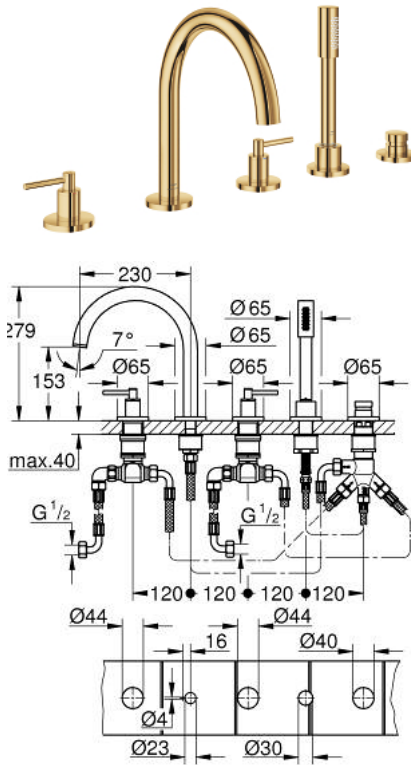

29 407 GL0 ATRIO FIVE-HOLE BATH COMBINATION

PRODUCT DESCRIPTION

- Colour: cool sunrise
- ceramic headparts 1/2", 90°
- GROHE LongLife finish
- consisting of:
- pre-assembled spout fixing
- with lever handles
- bath spout with mousseur and diverter bath/shower
- hand shower Rainshower Aqua Stick 6.5 l/min
- shower hose 2000 mm
- flexible connection hoses
- connection for shower hose
- protected against backflow
- for use with baseframe 29 037 002 (please order separately)
- Two different sets of caps included. One set with "H" and "C" marking, one set without marking.

29 407 GL0 ATRIO FIVE-HOLE BATH COMBINATION

SPARE PARTS, oktober 2021 – now

- 1: Lever handle bath (Spare part-nr. 14218GL0)
 - 2: Escutcheon (Spare part-nr. 101351GL00)
 - 3: Ceramic headpart 3/4" (Spare part-nr. 45888000)
 - 4: Valve seat 3/4" (Spare part-nr. 45345000)
 - 5: Replacement kit for shank fastening (Spare part-nr. 45444000)
 - 6: Connecting hose (Spare part-nr. 48019000)
 - 7: Spout (Spare part-nr. 101350GL00)
 - 7.1: Mousseur (Spare part-nr. 13926000)
 - 8: Connecting hose (Spare part-nr. 48018000)
 - 9: Ceramic headpart 3/4" (Spare part-nr. 45887000)
 - 10: Dirt strainer (Spare part-nr. 0700200M)
 - 11: Cone nut (Spare part-nr. 08864GL0)
 - 12: Compression spring (Spare part-nr. 00869000)
 - 13: Metal shower hose (Spare part-nr. 28146000)
 - 14: Diverter knob (Spare part-nr. 48411GL0)
 - 15: Diverter (Spare part-nr. 45443000)
 - 15.1: Sealing washer $\varnothing 6 \times \varnothing 2$ (Spare part-nr. 0128300M)
 - 15.2: Sealing washer (Spare part-nr. 0120500M)
 - 16: Non-return valve (Spare part-nr. 08565000)
 - 17: Connecting hose (Spare part-nr. 07300000)
 - 18: Socket spanner (Spare part-nr. 19332000)*
- * Optional accessories