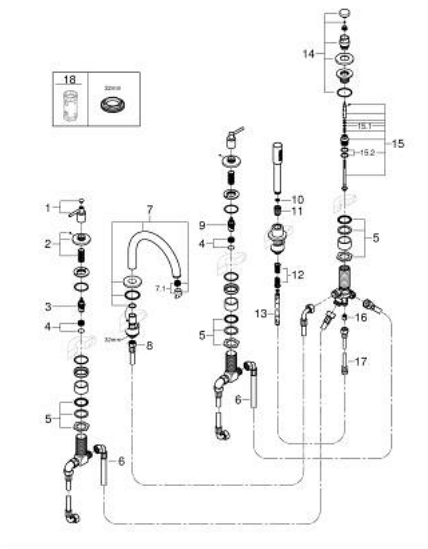

29 407 GL0 ATRIO FIVE-HOLE BATH COMBINATION

PRODUCT DESCRIPTION

- Colour: cool sunrise
- ceramic headparts 1/2", 90°
- GROHE LongLife finish
- consisting of:
- pre-assembled spout fixing
- with lever handles
- bath spout with mousseur and diverter bath/shower
- hand shower Rainshower Aqua Stick 6.5 l/min
- shower hose 2000 mm
- flexible connection hoses
- connection for shower hose
- protected against backflow
- for use with baseframe 29 037 002 (please order separately)
- Two different sets of caps included. One set with "H" and "C" marking, one set without marking.

29 407 GL0 ATRIO FIVE-HOLE BATH COMBINATION

SPARE PARTS, oktober 2021 – now

- 1: Lever handle bath (Spare part-nr. 14218GL0)
 - 2: Escutcheon (Spare part-nr. 101351GL00)
 - 3: Ceramic headpart 3/4" (Spare part-nr. 45888000)
 - 4: Valve seat 3/4" (Spare part-nr. 45345000)
 - 5: Replacement kit for shank fastening (Spare part-nr. 45444000)
 - 6: Connecting hose (Spare part-nr. 48019000)
 - 7: Spout (Spare part-nr. 101350GL00)
 - 7.1: Mousseur (Spare part-nr. 13926000)
 - 8: Connecting hose (Spare part-nr. 48018000)
 - 9: Ceramic headpart 3/4" (Spare part-nr. 45887000)
 - 10: Dirt strainer (Spare part-nr. 0700200M)
 - 11: Cone nut (Spare part-nr. 08864GL0)
 - 12: Compression spring (Spare part-nr. 00869000)
 - 13: Metal shower hose (Spare part-nr. 28146000)
 - 14: Diverter knob (Spare part-nr. 48411GL0)
 - 15: Diverter (Spare part-nr. 45443000)
 - 15.1: Sealing washer $\varnothing 6 \times \varnothing 2$ (Spare part-nr. 0128300M)
 - 15.2: Sealing washer (Spare part-nr. 0120500M)
 - 16: Non-return valve (Spare part-nr. 08565000)
 - 17: Connecting hose (Spare part-nr. 07300000)
 - 18: Socket spanner (Spare part-nr. 19332000)*
- * Optional accessories