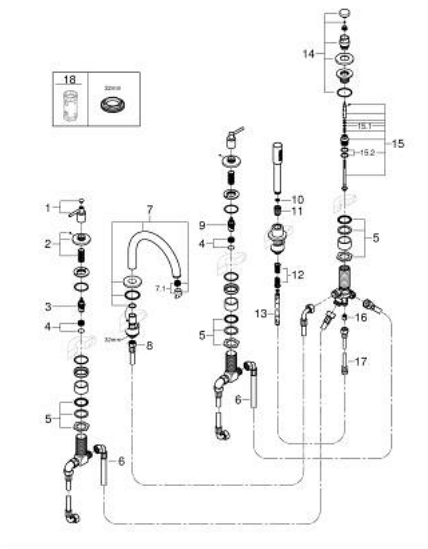

29 407 GN0 ATRIO FIVE-HOLE BATH COMBINATION

SPARE PARTS, november 2022 – now

- 1: Lever handle bath (Spare part-nr. 14218GN0)
 - 2: Escutcheon (Spare part-nr. 101351GN00)
 - 3: Ceramic headpart 3/4" (Spare part-nr. 45888000)
 - 4: Valve seat 3/4" (Spare part-nr. 45345000)
 - 5: Replacement kit for shank fastening (Spare part-nr. 45444000)
 - 6: Connecting hose (Spare part-nr. 48019000)
 - 7: Spout (Spare part-nr. 101350GN00)
 - 7.1: Mousseur (Spare part-nr. 13926000)
 - 8: Connecting hose (Spare part-nr. 48018000)
 - 9: Ceramic headpart 3/4" (Spare part-nr. 45887000)
 - 10: Dirt strainer (Spare part-nr. 0700200M)
 - 11: Cone nut (Spare part-nr. 08864GN0)
 - 12: Compression spring (Spare part-nr. 00869000)
 - 13: Metal shower hose (Spare part-nr. 28146000)
 - 14: Diverter knob (Spare part-nr. 48411GN0)
 - 15: Diverter (Spare part-nr. 45443000)
 - 15.1: Sealing washer $\varnothing 6 \times \varnothing 2$ (Spare part-nr. 0128300M)
 - 15.2: Sealing washer (Spare part-nr. 0120500M)
 - 16: Non-return valve (Spare part-nr. 08565000)
 - 17: Connecting hose (Spare part-nr. 07300000)
 - 18: Socket spanner (Spare part-nr. 19332000)*
- * Optional accessories