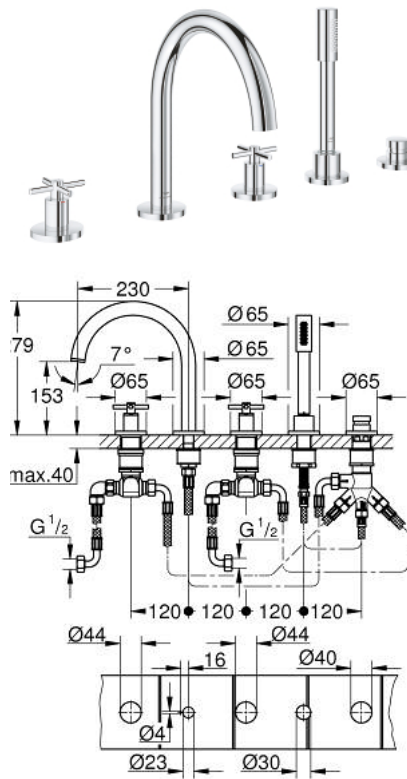

29 408 000 ATRIO FIVE-HOLE BATH COMBINATION

PRODUCT DESCRIPTION

- Colour: chrome
- ceramic headparts 1/2", 90°
- GROHE LongLife finish
- consisting of:
 - pre-assembled spout fixing
 - with cross handles
 - bath spout with mousseur and diverter bath/shower
 - hand shower Rainshower Aqua Stick 6.5 l/min
 - shower hose 2000 mm
 - flexible connection hoses
 - connection for shower hose
 - protected against backflow
 - for use with baseframe 29 037 002 (please order separately)
- Two different sets of caps included. One set with "H" and "C" marking, one set without marking.

29 408 000 ATRIO FIVE-HOLE BATH COMBINATION

SPARE PARTS, oktober 2021 – now

- 1: Cross handle bath (Spare part-nr. 14217000)
 - 2: Escutcheon (Spare part-nr. 1013510000)
 - 3: Ceramic headpart 3/4" (Spare part-nr. 45888000)
 - 4: Valve seat 3/4" (Spare part-nr. 45345000)
 - 5: Replacement kit for shank fastening (Spare part-nr. 45444000)
 - 6: Connecting hose (Spare part-nr. 48019000)
 - 7: Spout (Spare part-nr. 1013500000)
 - 7.1: Mousseur (Spare part-nr. 13926000)
 - 8: Connecting hose (Spare part-nr. 48018000)
 - 9: Ceramic headpart 3/4" (Spare part-nr. 45887000)
 - 10: Dirt strainer (Spare part-nr. 0700200M)
 - 11: Cone nut (Spare part-nr. 08864000)
 - 12: Compression spring (Spare part-nr. 00869000)
 - 13: Metal shower hose (Spare part-nr. 28146000)
 - 14: Diverter knob (Spare part-nr. 48411000)
 - 15: Diverter (Spare part-nr. 45443000)
 - 15.1: Sealing washer $\varnothing 6 \times \varnothing 2$ (Spare part-nr. 0128300M)
 - 15.2: Sealing washer (Spare part-nr. 0120500M)
 - 16: Non-return valve (Spare part-nr. 08565000)
 - 17: Connecting hose (Spare part-nr. 07300000)
 - 18: Socket spanner (Spare part-nr. 19332000)*
- * Optional accessories