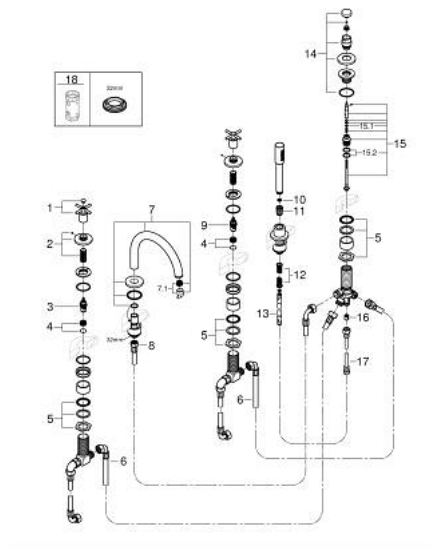

29 408 000 ATRIO FIVE-HOLE BATH COMBINATION

PRODUCT DESCRIPTION

- Colour: chrome
- ceramic headparts 1/2", 90°
- GROHE LongLife finish
- consisting of:
 - pre-assembled spout fixing
 - with cross handles
 - bath spout with mousseur and diverter bath/shower
 - hand shower Rainshower Aqua Stick 6.5 l/min
 - shower hose 2000 mm
 - flexible connection hoses
 - connection for shower hose
 - protected against backflow
 - for use with baseframe 29 037 002 (please order separately)
- Two different sets of caps included. One set with "H" and "C" marking, one set without marking.

29 408 000 ATRIO FIVE-HOLE BATH COMBINATION

SPARE PARTS, oktober 2021 – now

- 1: Cross handle bath (Spare part-nr. 14217000)
 - 2: Escutcheon (Spare part-nr. 1013510000)
 - 3: Ceramic headpart 3/4" (Spare part-nr. 45888000)
 - 4: Valve seat 3/4" (Spare part-nr. 45345000)
 - 5: Replacement kit for shank fastening (Spare part-nr. 45444000)
 - 6: Connecting hose (Spare part-nr. 48019000)
 - 7: Spout (Spare part-nr. 1013500000)
 - 7.1: Mousseur (Spare part-nr. 13926000)
 - 8: Connecting hose (Spare part-nr. 48018000)
 - 9: Ceramic headpart 3/4" (Spare part-nr. 45887000)
 - 10: Dirt strainer (Spare part-nr. 0700200M)
 - 11: Cone nut (Spare part-nr. 08864000)
 - 12: Compression spring (Spare part-nr. 00869000)
 - 13: Metal shower hose (Spare part-nr. 28146000)
 - 14: Diverter knob (Spare part-nr. 48411000)
 - 15: Diverter (Spare part-nr. 45443000)
 - 15.1: Sealing washer $\varnothing 6 \times \varnothing 2$ (Spare part-nr. 0128300M)
 - 15.2: Sealing washer (Spare part-nr. 0120500M)
 - 16: Non-return valve (Spare part-nr. 08565000)
 - 17: Connecting hose (Spare part-nr. 07300000)
 - 18: Socket spanner (Spare part-nr. 19332000)*
- * Optional accessories