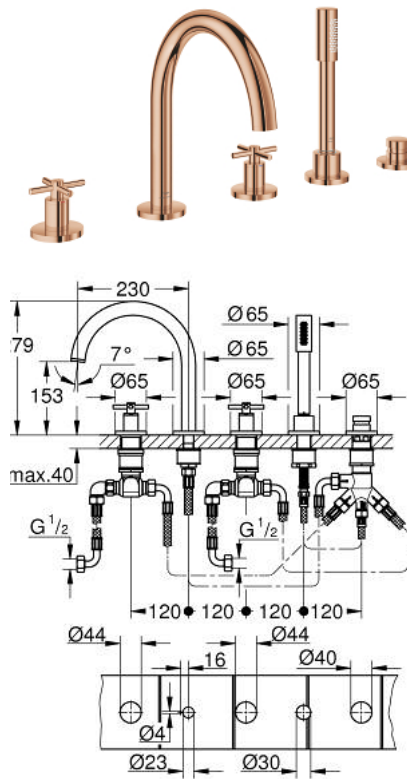

29 408 DA0 ATRIO FIVE-HOLE BATH COMBINATION

PRODUCT DESCRIPTION

- Colour: warm sunset
- ceramic headparts 1/2", 90°
- GROHE LongLife finish
- consisting of:
 - pre-assembled spout fixing
 - with cross handles
 - bath spout with mousseur and diverter bath/shower
 - hand shower Rainshower Aqua Stick 6.5 l/min
 - shower hose 2000 mm
 - flexible connection hoses
 - connection for shower hose
 - protected against backflow
 - for use with baseframe 29 037 002 (please order separately)
- Two different sets of caps included. One set with "H" and "C" marking, one set without marking.

29 408 DA0 ATRIO FIVE-HOLE BATH COMBINATION

SPARE PARTS, oktober 2021 – now

- 1: Cross handle bath (Spare part-nr. 14217DA0)
 - 2: Escutcheon (Spare part-nr. 101351DA00)
 - 3: Ceramic headpart 3/4" (Spare part-nr. 45888000)
 - 4: Valve seat 3/4" (Spare part-nr. 45345000)
 - 5: Replacement kit for shank fastening (Spare part-nr. 45444000)
 - 6: Connecting hose (Spare part-nr. 48019000)
 - 7: Spout (Spare part-nr. 101350DA00)
 - 7.1: Mousseur (Spare part-nr. 13926000)
 - 8: Connecting hose (Spare part-nr. 48018000)
 - 9: Ceramic headpart 3/4" (Spare part-nr. 45887000)
 - 10: Dirt strainer (Spare part-nr. 0700200M)
 - 11: Cone nut (Spare part-nr. 08864DA0)
 - 12: Compression spring (Spare part-nr. 00869000)
 - 13: Metal shower hose (Spare part-nr. 28146000)
 - 14: Diverter knob (Spare part-nr. 48411DA0)
 - 15: Diverter (Spare part-nr. 45443000)
 - 15.1: Sealing washer $\varnothing 6 \times \varnothing 2$ (Spare part-nr. 0128300M)
 - 15.2: Sealing washer (Spare part-nr. 0120500M)
 - 16: Non-return valve (Spare part-nr. 08565000)
 - 17: Connecting hose (Spare part-nr. 07300000)
 - 18: Socket spanner (Spare part-nr. 19332000)*
- * Optional accessories