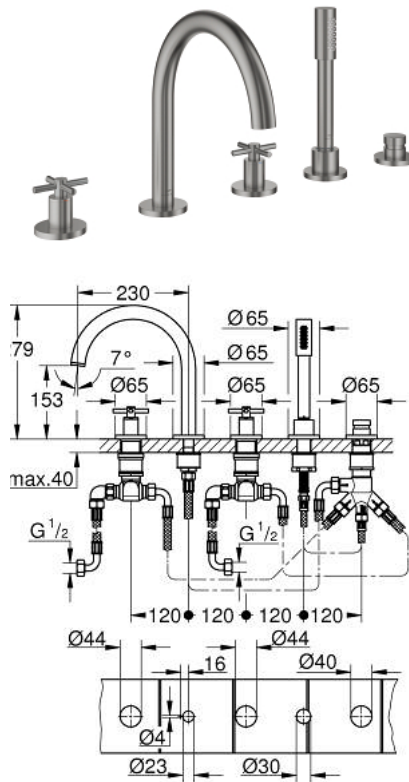

29 408 DC0 ATRIO FIVE-HOLE BATH COMBINATION

PRODUCT DESCRIPTION

- Colour: supersteel
- ceramic headparts 1/2", 90°
- GROHE LongLife finish
- consisting of:
- pre-assembled spout fixing
- with cross handles
- bath spout with mousseur and diverter bath/shower
- hand shower Rainshower Aqua Stick 6.5 l/min
- shower hose 2000 mm
- flexible connection hoses
- connection for shower hose
- protected against backflow
- for use with baseframe 29 037 002 (please order separately)
- Two different sets of caps included. One set with "H" and "C" marking, one set without marking.

29 408 DC0 ATRIO FIVE-HOLE BATH COMBINATION

SPARE PARTS, oktober 2021 – now

- 1: Cross handle bath (Spare part-nr. 14217DC0)
 - 2: Escutcheon (Spare part-nr. 101351DC00)
 - 3: Ceramic headpart 3/4" (Spare part-nr. 45888000)
 - 4: Valve seat 3/4" (Spare part-nr. 45345000)
 - 5: Replacement kit for shank fastening (Spare part-nr. 45444000)
 - 6: Connecting hose (Spare part-nr. 48019000)
 - 7: Spout (Spare part-nr. 101350DC00)
 - 7.1: Mousseur (Spare part-nr. 13926000)
 - 8: Connecting hose (Spare part-nr. 48018000)
 - 9: Ceramic headpart 3/4" (Spare part-nr. 45887000)
 - 10: Dirt strainer (Spare part-nr. 0700200M)
 - 11: Cone nut (Spare part-nr. 08864DC0)
 - 12: Compression spring (Spare part-nr. 00869000)
 - 13: Metal shower hose (Spare part-nr. 28146000)
 - 14: Diverter knob (Spare part-nr. 48411DC0)
 - 15: Diverter (Spare part-nr. 45443000)
 - 15.1: Sealing washer $\varnothing 6 \times \varnothing 2$ (Spare part-nr. 0128300M)
 - 15.2: Sealing washer (Spare part-nr. 0120500M)
 - 16: Non-return valve (Spare part-nr. 08565000)
 - 17: Connecting hose (Spare part-nr. 07300000)
 - 18: Socket spanner (Spare part-nr. 19332000)*
- * Optional accessories