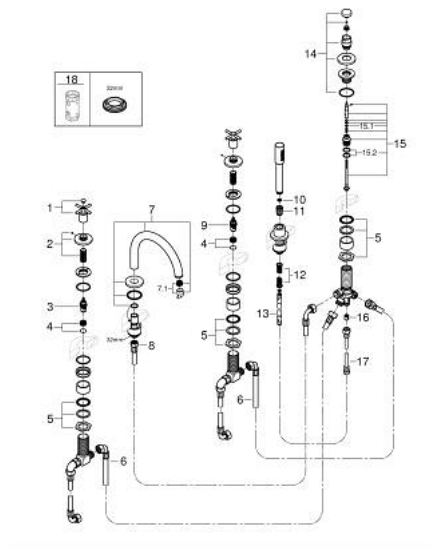

29 408 DL0 ATRIO FIVE-HOLE BATH COMBINATION

SPARE PARTS, november 2022 – now

- 1: Cross handle bath (Spare part-nr. 14217DL0)
 - 2: Escutcheon (Spare part-nr. 101351DL00)
 - 3: Ceramic headpart 3/4" (Spare part-nr. 45888000)
 - 4: Valve seat 3/4" (Spare part-nr. 45345000)
 - 5: Replacement kit for shank fastening (Spare part-nr. 45444000)
 - 6: Connecting hose (Spare part-nr. 48019000)
 - 7: Spout (Spare part-nr. 101350DL00)
 - 7.1: Mousseur (Spare part-nr. 13926000)
 - 8: Connecting hose (Spare part-nr. 48018000)
 - 9: Ceramic headpart 3/4" (Spare part-nr. 45887000)
 - 10: Dirt strainer (Spare part-nr. 0700200M)
 - 11: Cone nut (Spare part-nr. 08864DL0)
 - 12: Compression spring (Spare part-nr. 00869000)
 - 13: Metal shower hose (Spare part-nr. 28146000)
 - 14: Diverter knob (Spare part-nr. 48411DL0)
 - 15: Diverter (Spare part-nr. 45443000)
 - 15.1: Sealing washer $\varnothing 6 \times \varnothing 2$ (Spare part-nr. 0128300M)
 - 15.2: Sealing washer (Spare part-nr. 0120500M)
 - 16: Non-return valve (Spare part-nr. 08565000)
 - 17: Connecting hose (Spare part-nr. 07300000)
 - 18: Socket spanner (Spare part-nr. 19332000)*
- * Optional accessories