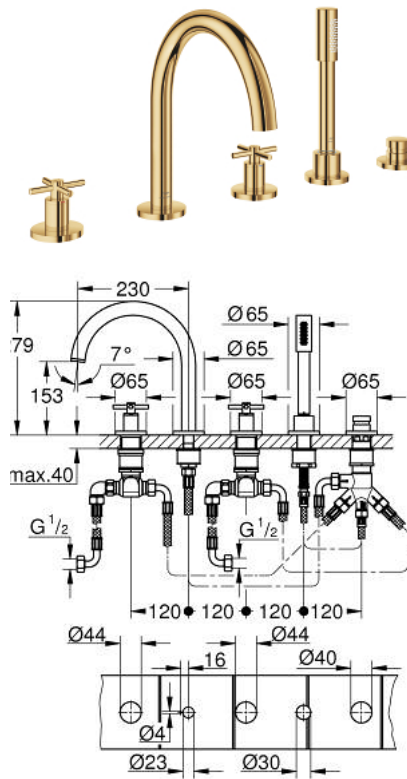

29 408 GL0 ATRIO FIVE-HOLE BATH COMBINATION

PRODUCT DESCRIPTION

- Colour: cool sunrise
- ceramic headparts 1/2", 90°
- GROHE LongLife finish
- consisting of:
- pre-assembled spout fixing
- with cross handles
- bath spout with mousseur and diverter bath/shower
- hand shower Rainshower Aqua Stick 6.5 l/min
- shower hose 2000 mm
- flexible connection hoses
- connection for shower hose
- protected against backflow
- for use with baseframe 29 037 002 (please order separately)
- Two different sets of caps included. One set with "H" and "C" marking, one set without marking.

29 408 GL0 ATRIO FIVE-HOLE BATH COMBINATION

SPARE PARTS, oktober 2021 – now

- 1: Cross handle bath (Spare part-nr. 14217GL0)
 - 2: Escutcheon (Spare part-nr. 101351GL00)
 - 3: Ceramic headpart 3/4" (Spare part-nr. 45888000)
 - 4: Valve seat 3/4" (Spare part-nr. 45345000)
 - 5: Replacement kit for shank fastening (Spare part-nr. 45444000)
 - 6: Connecting hose (Spare part-nr. 48019000)
 - 7: Spout (Spare part-nr. 101350GL00)
 - 7.1: Mousseur (Spare part-nr. 13926000)
 - 8: Connecting hose (Spare part-nr. 48018000)
 - 9: Ceramic headpart 3/4" (Spare part-nr. 45887000)
 - 10: Dirt strainer (Spare part-nr. 0700200M)
 - 11: Cone nut (Spare part-nr. 08864GL0)
 - 12: Compression spring (Spare part-nr. 00869000)
 - 13: Metal shower hose (Spare part-nr. 28146000)
 - 14: Diverter knob (Spare part-nr. 48411GL0)
 - 15: Diverter (Spare part-nr. 45443000)
 - 15.1: Sealing washer $\varnothing 6 \times \varnothing 2$ (Spare part-nr. 0128300M)
 - 15.2: Sealing washer (Spare part-nr. 0120500M)
 - 16: Non-return valve (Spare part-nr. 08565000)
 - 17: Connecting hose (Spare part-nr. 07300000)
 - 18: Socket spanner (Spare part-nr. 19332000)*
- * Optional accessories