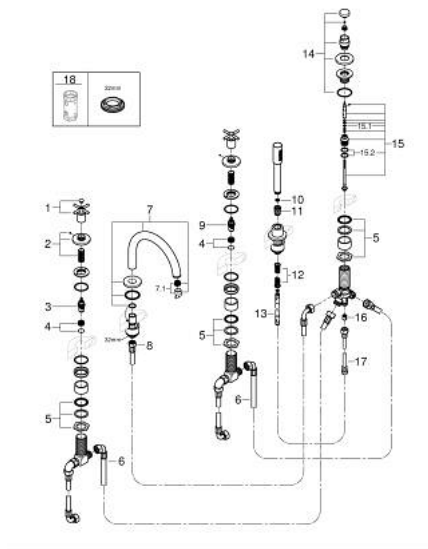

29 408 GL0 ATRIO FIVE-HOLE BATH COMBINATION

PRODUCT DESCRIPTION

- Colour: cool sunrise
- ceramic headparts 1/2", 90°
- GROHE LongLife finish
- consisting of:
- pre-assembled spout fixing
- with cross handles
- bath spout with mousseur and diverter bath/shower
- hand shower Rainshower Aqua Stick 6.5 l/min
- shower hose 2000 mm
- flexible connection hoses
- connection for shower hose
- protected against backflow
- for use with baseframe 29 037 002 (please order separately)
- Two different sets of caps included. One set with "H" and "C" marking, one set without marking.

29 408 GL0 ATRIO FIVE-HOLE BATH COMBINATION

SPARE PARTS, oktober 2021 – now

- 1: Cross handle bath (Spare part-nr. 14217GL0)
 - 2: Escutcheon (Spare part-nr. 101351GL00)
 - 3: Ceramic headpart 3/4" (Spare part-nr. 45888000)
 - 4: Valve seat 3/4" (Spare part-nr. 45345000)
 - 5: Replacement kit for shank fastening (Spare part-nr. 45444000)
 - 6: Connecting hose (Spare part-nr. 48019000)
 - 7: Spout (Spare part-nr. 101350GL00)
 - 7.1: Mousseur (Spare part-nr. 13926000)
 - 8: Connecting hose (Spare part-nr. 48018000)
 - 9: Ceramic headpart 3/4" (Spare part-nr. 45887000)
 - 10: Dirt strainer (Spare part-nr. 0700200M)
 - 11: Cone nut (Spare part-nr. 08864GL0)
 - 12: Compression spring (Spare part-nr. 00869000)
 - 13: Metal shower hose (Spare part-nr. 28146000)
 - 14: Diverter knob (Spare part-nr. 48411GL0)
 - 15: Diverter (Spare part-nr. 45443000)
 - 15.1: Sealing washer $\varnothing 6 \times \varnothing 2$ (Spare part-nr. 0128300M)
 - 15.2: Sealing washer (Spare part-nr. 0120500M)
 - 16: Non-return valve (Spare part-nr. 08565000)
 - 17: Connecting hose (Spare part-nr. 07300000)
 - 18: Socket spanner (Spare part-nr. 19332000)*
- * Optional accessories