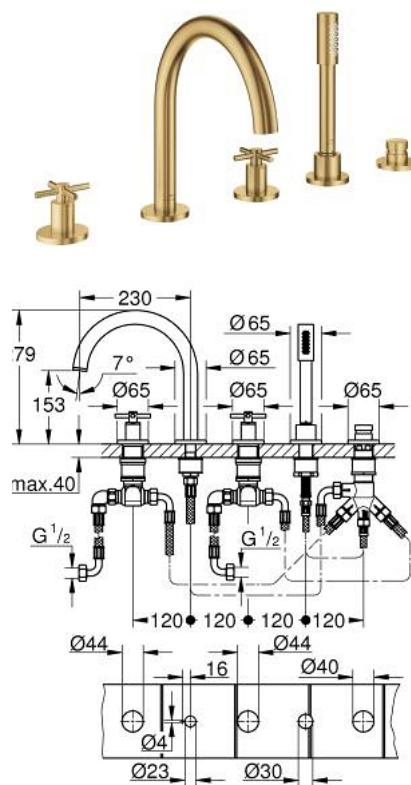

## 29 408 GN0 ATRIO FIVE-HOLE BATH COMBINATION

### PRODUCT DESCRIPTION

- Colour: brushed cool sunrise
- ceramic headparts 1/2", 90°
- GROHE LongLife finish
- consisting of:
  - pre-assembled spout fixing
  - with cross handles
  - bath spout with mousseur and diverter bath/shower
  - hand shower Rainshower Aqua Stick 6.5 l/min
  - shower hose 2000 mm
  - flexible connection hoses
  - connection for shower hose
  - protected against backflow
  - for use with baseframe 29 037 002 (please order separately)
  - Two different sets of caps included. One set with "H" and "C" marking, one set without marking.

### SPARE PARTS, november 2022 – now

- 1: Cross handle bath (Spare part-nr. 14217GN0)
  - 2: Escutcheon (Spare part-nr. 101351GN00)
  - 3: Ceramic headpart 3/4" (Spare part-nr. 45888000)
  - 4: Valve seat 3/4" (Spare part-nr. 45345000)
  - 5: Replacement kit for shank fastening (Spare part-nr. 45444000)
  - 6: Connecting hose (Spare part-nr. 48019000)
  - 7: Spout (Spare part-nr. 101350GN00)
  - 7.1: Mousseur (Spare part-nr. 13926000)
  - 8: Connecting hose (Spare part-nr. 48018000)
  - 9: Ceramic headpart 3/4" (Spare part-nr. 45887000)
  - 10: Dirt strainer (Spare part-nr. 0700200M)
  - 11: Cone nut (Spare part-nr. 08864GN0)
  - 12: Compression spring (Spare part-nr. 00869000)
  - 13: Metal shower hose (Spare part-nr. 28146000)
  - 14: Diverter knob (Spare part-nr. 48411GN0)
  - 15: Diverter (Spare part-nr. 45443000)
  - 15.1: Sealing washer  $\varnothing 6 \times \varnothing 2$  (Spare part-nr. 0128300M)
  - 15.2: Sealing washer (Spare part-nr. 0120500M)
  - 16: Non-return valve (Spare part-nr. 08565000)
  - 17: Connecting hose (Spare part-nr. 07300000)
  - 18: Socket spanner (Spare part-nr. 19332000)\*
- \* Optional accessories