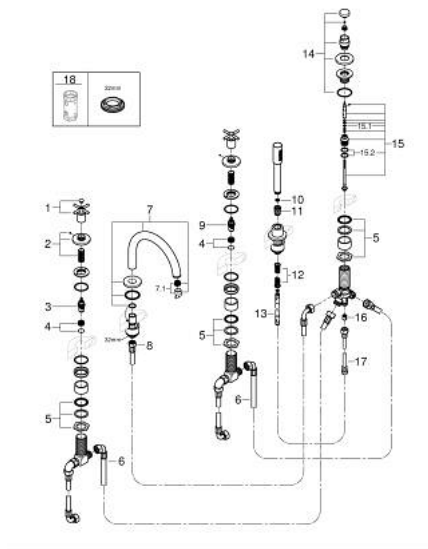

## 29 408 GN0 ATRIO FIVE-HOLE BATH COMBINATION

### PRODUCT DESCRIPTION

- Colour: brushed cool sunrise
- ceramic headparts 1/2", 90°
- GROHE LongLife finish
- consisting of:
  - pre-assembled spout fixing
  - with cross handles
  - bath spout with mousseur and diverter bath/shower
  - hand shower Rainshower Aqua Stick 6.5 l/min
  - shower hose 2000 mm
  - flexible connection hoses
  - connection for shower hose
  - protected against backflow
  - for use with baseframe 29 037 002 (please order separately)
  - Two different sets of caps included. One set with "H" and "C" marking, one set without marking.

### SPARE PARTS, november 2022 – now

- 1: Cross handle bath (Spare part-nr. 14217GN0)
  - 2: Escutcheon (Spare part-nr. 101351GN00)
  - 3: Ceramic headpart 3/4" (Spare part-nr. 45888000)
  - 4: Valve seat 3/4" (Spare part-nr. 45345000)
  - 5: Replacement kit for shank fastening (Spare part-nr. 45444000)
  - 6: Connecting hose (Spare part-nr. 48019000)
  - 7: Spout (Spare part-nr. 101350GN00)
  - 7.1: Mousseur (Spare part-nr. 13926000)
  - 8: Connecting hose (Spare part-nr. 48018000)
  - 9: Ceramic headpart 3/4" (Spare part-nr. 45887000)
  - 10: Dirt strainer (Spare part-nr. 0700200M)
  - 11: Cone nut (Spare part-nr. 08864GN0)
  - 12: Compression spring (Spare part-nr. 00869000)
  - 13: Metal shower hose (Spare part-nr. 28146000)
  - 14: Diverter knob (Spare part-nr. 48411GN0)
  - 15: Diverter (Spare part-nr. 45443000)
  - 15.1: Sealing washer  $\varnothing 6 \times \varnothing 2$  (Spare part-nr. 0128300M)
  - 15.2: Sealing washer (Spare part-nr. 0120500M)
  - 16: Non-return valve (Spare part-nr. 08565000)
  - 17: Connecting hose (Spare part-nr. 07300000)
  - 18: Socket spanner (Spare part-nr. 19332000)\*
- \* Optional accessories