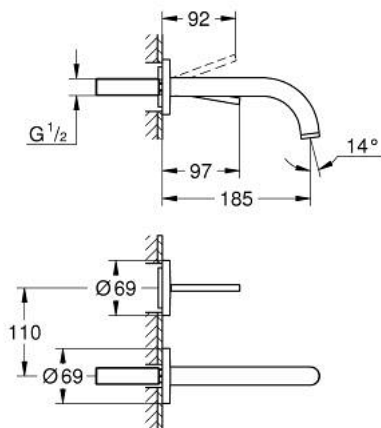

### PRODUCT DESCRIPTION

- Colour: chrome
- wall mounted
- without roughing-in set 23 429 (please order separately)
- GROHE FeatherControl Joystick cartridge
- GROHE LongLife finish
- GROHE EcoJoy - Less water, perfect flow
- maximum flow rate (at 3 bar): 5 l/min
- center distance 110 mm
- projection 185 mm

## 29 410 000 ATRIO TWO-HOLE BASIN MIXER JOYSTICK

**SPARE PARTS**, oktober 2021 – now

1: Laminar flow straightener (Spare part-nr. 48408000)

2: Extension set, 25 mm (Spare part-nr. 46901000)\*

\* Optional accessories