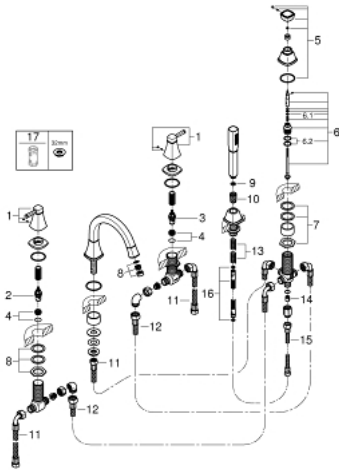

29 415 IG0 GRANDERA FIVE-HOLE BATH COMBINATION

PRODUCT DESCRIPTION

- Colour: chrome/gold
- GROHE LongLife finish
- consisting of:
 - ceramic headparts 1/2", 90°
 - pre-assembled spout fixing
 - single lever mixer operating element
 - bath spout with mousseur and diverter bath/shower
 - Grandera hand shower 7.6 l
 - metal shower hose 2000 mm
 - connection for shower hose
 - flexible connection hoses
 - protected against backflow
 - can be used with baseframe 29 037 000 (please order separately)
 - min. recommended pressure 1.0 bar

29 415 IG0 GRANDERA FIVE-HOLE BATH COMBINATION

SPARE PARTS, oktober 2021 – now

- 1: Handle pair (Spare part-nr. 48325IG0)
- 2: Ceramic headpart 3/4" (Spare part-nr. 45888000)
- 3: Ceramic headpart 3/4" (Spare part-nr. 45887000)
- 4: Valve seat 3/4" (Spare part-nr. 45345000)
- 5: Diverter knob (Spare part-nr. 48216IG0)
- 6: Diverter (Spare part-nr. 45443000)
- 6.1: Sealing washer $\varnothing 6 \times \varnothing 2$ (Spare part-nr. 0128300M)
- 6.2: Sealing washer (Spare part-nr. 0120500M)
- 7: Replacement kit for shank fastening (Spare part-nr. 45444000)
- 8: Mousseur (Spare part-nr. 13952G00)
- 9: Dirt strainer (Spare part-nr. 0700200M)
- 10: Cone nut (Spare part-nr. 08864000)
- 11: Connecting hose (Spare part-nr. 48018000)
- 12: Connecting hose (Spare part-nr. 48019000)
- 13: Compression spring (Spare part-nr. 00869000)
- 14: Non-return valve (Spare part-nr. 08565000)
- 15: Connecting hose (Spare part-nr. 07300000)
- 16: Metal shower hose (Spare part-nr. 28146000)
- 17: Socket spanner (Spare part-nr. 19332000)*