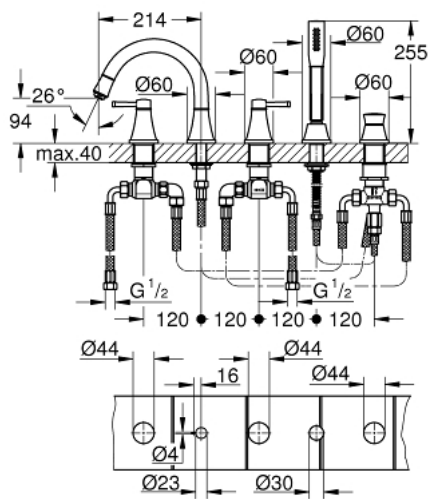

29 415 IG0 GRANDERA FIVE-HOLE BATH COMBINATION

PRODUCT DESCRIPTION

- Colour: chrome/gold
- GROHE LongLife finish
- consisting of:
 - ceramic headparts 1/2", 90°
 - pre-assembled spout fixing
 - single lever mixer operating element
 - bath spout with mousseur and diverter bath/shower
 - Grandera hand shower 7.6 l
 - metal shower hose 2000 mm
 - connection for shower hose
 - flexible connection hoses
 - protected against backflow
 - can be used with baseframe 29 037 000 (please order separately)
 - min. recommended pressure 1.0 bar

29 415 IG0 GRANDERA FIVE-HOLE BATH COMBINATION

SPARE PARTS, oktober 2021 – now

- 1: Handle pair (Spare part-nr. 48325IG0)
- 2: Ceramic headpart 3/4" (Spare part-nr. 45888000)
- 3: Ceramic headpart 3/4" (Spare part-nr. 45887000)
- 4: Valve seat 3/4" (Spare part-nr. 45345000)
- 5: Diverter knob (Spare part-nr. 48216IG0)
- 6: Diverter (Spare part-nr. 45443000)
- 6.1: Sealing washer $\varnothing 6 \times \varnothing 2$ (Spare part-nr. 0128300M)
- 6.2: Sealing washer (Spare part-nr. 0120500M)
- 7: Replacement kit for shank fastening (Spare part-nr. 45444000)
- 8: Mousseur (Spare part-nr. 13952G00)
- 9: Dirt strainer (Spare part-nr. 0700200M)
- 10: Cone nut (Spare part-nr. 08864000)
- 11: Connecting hose (Spare part-nr. 48018000)
- 12: Connecting hose (Spare part-nr. 48019000)
- 13: Compression spring (Spare part-nr. 00869000)
- 14: Non-return valve (Spare part-nr. 08565000)
- 15: Connecting hose (Spare part-nr. 07300000)
- 16: Metal shower hose (Spare part-nr. 28146000)
- 17: Socket spanner (Spare part-nr. 19332000)*