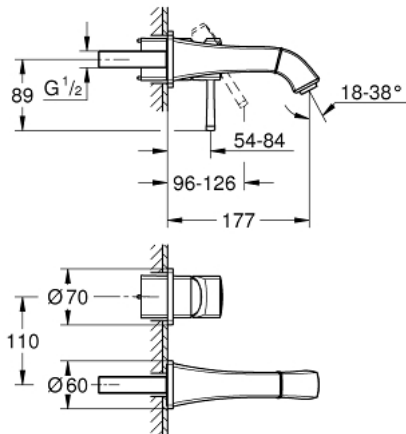

29 416 000 **GRANDERA TWO-HOLE BASIN MIXER**
M-SIZE

PRODUCT DESCRIPTION

- Colour: chrome
- wall mounted
- for use with rough-in set 23 319 000
- without concealed body
- GROHE LongLife finish
- GROHE EcoJoy - Less water, perfect flow
- maximum flow rate (at 3 bar): 5 l/min
- GROHE AquaGuide adjustable mousseur
- center distance 110 mm
- projection 177 mm
- min. recommended pressure 1.0 bar

29 416 000 **GRANDERA TWO-HOLE BASIN MIXER**
M-SIZE

SPARE PARTS, oktober 2021 – now

- 1: Lever (Spare part-nr. 46833000)
- 2: Flow straightener (Spare part-nr. 46837000)
- 3: Extension (Spare part-nr. 46627000)*