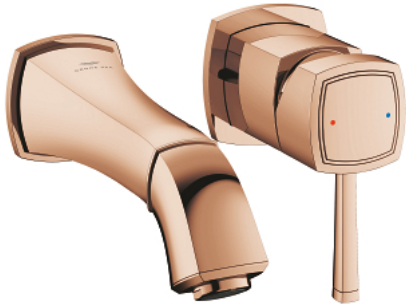

## 29 416 DA0 GRANDERA TWO-HOLE BASIN MIXER M-SIZE

### PRODUCT DESCRIPTION

- Colour: warm sunset
- wall mounted
- for use with rough-in set 23 319 000
- without concealed body
- GROHE LongLife finish
- GROHE EcoJoy - Less water, perfect flow
- maximum flow rate (at 3 bar): 5 l/min
- GROHE AquaGuide adjustable mousseur
- center distance 110 mm
- projection 177 mm
- min. recommended pressure 1.0 bar