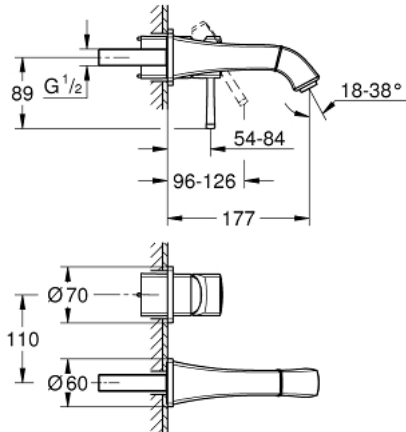

## 29 416 IG0 GRANDERA TWO-HOLE BASIN MIXER M-SIZE

### PRODUCT DESCRIPTION

- Colour: chrome/gold
- wall mounted
- for use with rough-in set 23 319 000
- without concealed body
- GROHE LongLife finish
- GROHE EcoJoy - Less water, perfect flow
- maximum flow rate (at 3 bar): 5 l/min
- GROHE AquaGuide adjustable mousseur
- center distance 110 mm
- projection 177 mm
- min. recommended pressure 1.0 bar

29 416 IG0 **GRANDERA TWO-HOLE BASIN MIXER**  
**M-SIZE**

**SPARE PARTS**, oktober 2021 – now

1: Lever (Spare part-nr. 46833IG0)

2: Flow straightener (Spare part-nr. 46837000)

3: Extension (Spare part-nr. 46627000)\*