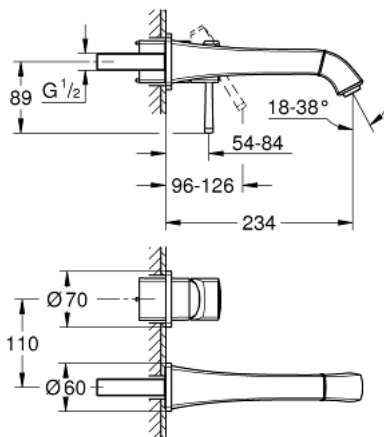

29 417 000 **GRANDERA TWO-HOLE BASIN MIXER**  
**L-SIZE**

**PRODUCT DESCRIPTION**

- Colour: chrome
- wall mounted
- without concealed body
- for use with rough-in set 23 319 000
- GROHE LongLife finish
- GROHE EcoJoy - Less water, perfect flow
- maximum flow rate (at 3 bar): 5 l/min
- GROHE AquaGuide adjustable mousseur
- projection 234 mm
- min. recommended pressure 1.0 bar

29 417 000 **GRANDERA TWO-HOLE BASIN MIXER**  
**L-SIZE**

**SPARE PARTS**, oktober 2021 – now

- 1: Lever (Spare part-nr. 46833000)
- 2: Flow straightener (Spare part-nr. 46837000)
- 3: Extension (Spare part-nr. 46627000)\*