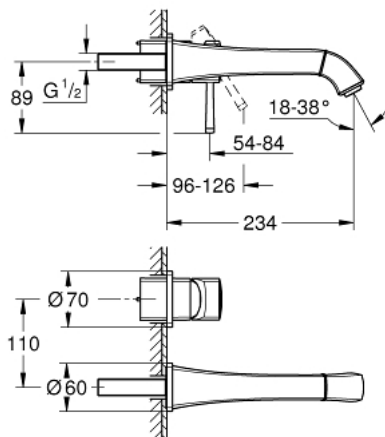

29 417 IG0 GRANDERA TWO-HOLE BASIN MIXER L-SIZE

PRODUCT DESCRIPTION

- Colour: chrome/gold
- wall mounted
- without concealed body
- for use with rough-in set 23 319 000
- GROHE LongLife finish
- GROHE EcoJoy - Less water, perfect flow
- maximum flow rate (at 3 bar): 5 l/min
- GROHE AquaGuide adjustable mousseur
- projection 234 mm
- min. recommended pressure 1.0 bar

29 417 IG0 **GRANDERA TWO-HOLE BASIN MIXER**
L-SIZE

SPARE PARTS, oktober 2021 – now

- 1: Lever (Spare part-nr. 46833IG0)
 - 2: Flow straightener (Spare part-nr. 46837000)
 - 3: Extension (Spare part-nr. 46627000)*
- * Optional accessories