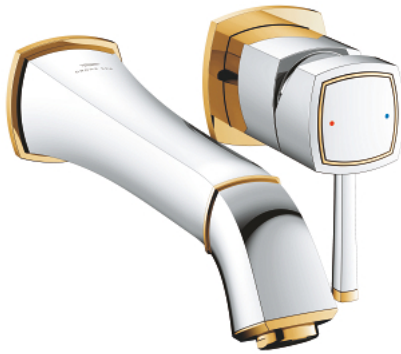

29 417 IG0 GRANDERA TWO-HOLE BASIN MIXER L-SIZE

PRODUCT DESCRIPTION

- Colour: chrome/gold
- wall mounted
- without concealed body
- for use with rough-in set 23 319 000
- GROHE LongLife finish
- GROHE EcoJoy - Less water, perfect flow
- maximum flow rate (at 3 bar): 5 l/min
- GROHE AquaGuide adjustable mousseur
- projection 234 mm
- min. recommended pressure 1.0 bar

29 417 IG0 **GRANDERA TWO-HOLE BASIN MIXER**
L-SIZE

SPARE PARTS, oktober 2021 – now

- 1: Lever (Spare part-nr. 46833IG0)
 - 2: Flow straightener (Spare part-nr. 46837000)
 - 3: Extension (Spare part-nr. 46627000)*
- * Optional accessories