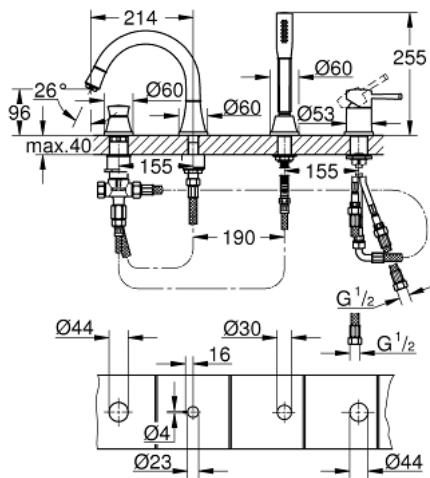

29 418 000 GRANDERA FOUR-HOLE SINGLE-LEVER BATH COMBINATION

PRODUCT DESCRIPTION

- Colour: chrome
- GROHE SilkMove 46 mm ceramic cartridge
- GROHE LongLife finish
- consisting of:
 - pre-assembled spout fixing
 - single lever mixer operating element
 - bath spout with mousseur and diverter bath/shower
 - Grandera hand shower 7.6 l
 - metal shower hose 2000 mm
 - flexible connection hoses
 - connection for shower hose
 - protected against backflow
 - can be used with baseframe 29 037 000 (please order separately)
 - min. recommended pressure 1.0 bar

29 418 000 GRANDERA FOUR-HOLE SINGLE-LEVER BATH COMBINATION

SPARE PARTS, oktober 2021 – now

- 1: Lever (Spare part-nr. 46833000)
- 2: Cartridge (Spare part-nr. 46048000)
- 3: Diverter knob (Spare part-nr. 48216000)
- 4: Diverter (Spare part-nr. 45443000)
- 4.1: Sealing washer $\varnothing 6 \times \varnothing 2$ (Spare part-nr. 0128300M)
- 4.2: Sealing washer (Spare part-nr. 0120500M)
- 5: Replacement kit for shank fastening (Spare part-nr. 45444000)
- 6: Non-return valve (Spare part-nr. 08565000)
- 7: Mousseur (Spare part-nr. 13941000)
- 8: Dirt strainer (Spare part-nr. 0700200M)
- 9: Cone nut (Spare part-nr. 08864000)
- 10: Compression spring (Spare part-nr. 00869000)
- 11: Connecting hose (Spare part-nr. 48018000)
- 12: Connecting hose (Spare part-nr. 07300000)
- 13: Connecting hose (Spare part-nr. 07227000)
- 14: Connecting hose (Spare part-nr. 48017000)
- 15: Metal shower hose (Spare part-nr. 28146000)
- 16: Temperature limiter (Spare part-nr. 46375000)*
- 17: Socket spanner (Spare part-nr. 19332000)*