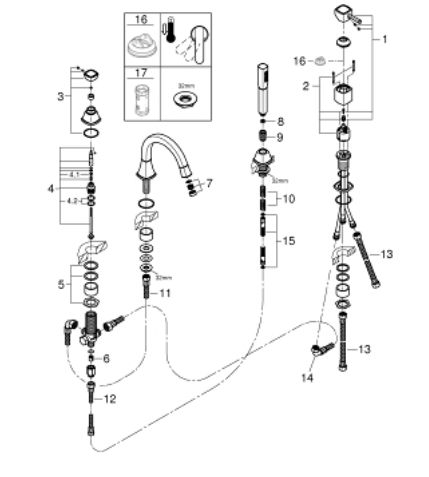

29 418 000 GRANDERA FOUR-HOLE SINGLE-LEVER BATH COMBINATION

PRODUCT DESCRIPTION

- Colour: chrome
- GROHE SilkMove 46 mm ceramic cartridge
- GROHE LongLife finish
- consisting of:
 - pre-assembled spout fixing
 - single lever mixer operating element
 - bath spout with mousseur and diverter bath/shower
 - Grandera hand shower 7.6 l
 - metal shower hose 2000 mm
 - flexible connection hoses
 - connection for shower hose
 - protected against backflow
 - can be used with baseframe 29 037 000 (please order separately)
 - min. recommended pressure 1.0 bar

29 418 000 GRANDERA FOUR-HOLE SINGLE-LEVER BATH COMBINATION

SPARE PARTS, oktober 2021 – now

- 1: Lever (Spare part-nr. 46833000)
- 2: Cartridge (Spare part-nr. 46048000)
- 3: Diverter knob (Spare part-nr. 48216000)
- 4: Diverter (Spare part-nr. 45443000)
- 4.1: Sealing washer $\varnothing 6 \times \varnothing 2$ (Spare part-nr. 0128300M)
- 4.2: Sealing washer (Spare part-nr. 0120500M)
- 5: Replacement kit for shank fastening (Spare part-nr. 45444000)
- 6: Non-return valve (Spare part-nr. 08565000)
- 7: Mousseur (Spare part-nr. 13941000)
- 8: Dirt strainer (Spare part-nr. 0700200M)
- 9: Cone nut (Spare part-nr. 08864000)
- 10: Compression spring (Spare part-nr. 00869000)
- 11: Connecting hose (Spare part-nr. 48018000)
- 12: Connecting hose (Spare part-nr. 07300000)
- 13: Connecting hose (Spare part-nr. 07227000)
- 14: Connecting hose (Spare part-nr. 48017000)
- 15: Metal shower hose (Spare part-nr. 28146000)
- 16: Temperature limiter (Spare part-nr. 46375000)*
- 17: Socket spanner (Spare part-nr. 19332000)*