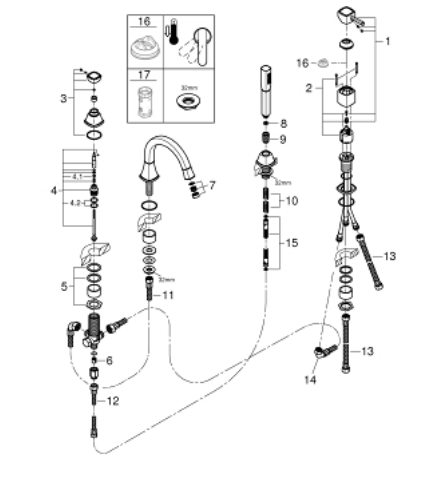

29 418 IG0 GRANDERA FOUR-HOLE SINGLE-LEVER BATH COMBINATION

SPARE PARTS, oktober 2021 – now

- 1: Lever (Spare part-nr. 46833IG0)
- 2: Cartridge (Spare part-nr. 46048000)
- 3: Diverter knob (Spare part-nr. 48216IG0)
- 4: Diverter (Spare part-nr. 45443000)
- 4.1: Sealing washer $\varnothing 6 \times \varnothing 2$ (Spare part-nr. 0128300M)
- 4.2: Sealing washer (Spare part-nr. 0120500M)
- 5: Replacement kit for shank fastening (Spare part-nr. 45444000)
- 6: Non-return valve (Spare part-nr. 08565000)
- 7: Mousseur (Spare part-nr. 13941000)
- 8: Dirt strainer (Spare part-nr. 0700200M)
- 9: Cone nut (Spare part-nr. 08864000)
- 10: Compression spring (Spare part-nr. 00869000)
- 11: Connecting hose (Spare part-nr. 48018000)
- 12: Connecting hose (Spare part-nr. 07300000)
- 13: Connecting hose (Spare part-nr. 07227000)
- 14: Connecting hose (Spare part-nr. 48017000)
- 15: Metal shower hose (Spare part-nr. 28146000)
- 16: Temperature limiter (Spare part-nr. 46375000)*
- 17: Socket spanner (Spare part-nr. 19332000)*