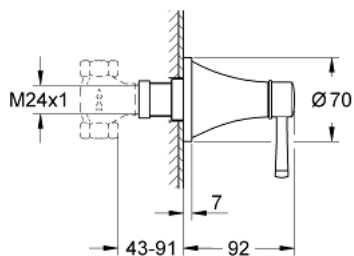

## 29 420 000 GRANDERA VOLUME CONTROL TRIM

### PRODUCT DESCRIPTION

- Colour: chrome
- set for final installation for
- GROHE Rapido C 35 028 000
- 29 032 000 (preassembled headpart 1/2")
- 29 034 000 (preassembled headpart 1/2")
- 29 068 000 (preassembled ceramic headpart 1/2" - not to be used for shut-off)
- GROHE LongLife finish
- installation depth infinitely adjustable 43 - 91 mm
- min. recommended pressure 1.0 bar
- for use with rough-in valve (35 029)

## 29 420 000 GRANDERA VOLUME CONTROL TRIM

**SPARE PARTS**, oktober 2021 – now

1: Grandera handle (Spare part-nr. 48610000)

2: Extension for spindle (Spare part-nr. 45988000)