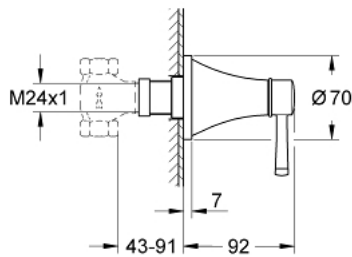

## 29 420 DA0 GRANDERA VOLUME CONTROL TRIM

### PRODUCT DESCRIPTION

- Colour: warm sunset
- set for final installation for
- GROHE Rapido C 35 028 000
- 29 032 000 (preassembled headpart 1/2")
- 29 034 000 (preassembled headpart 1/2")
- 29 068 000 (preassembled ceramic headpart 1/2" - not to be used for shut-off)
- GROHE LongLife finish
- installation depth infinitely adjustable 43 - 91 mm
- min. recommended pressure 1.0 bar
- for use with rough-in valve (35 029)

## 29 420 DA0 GRANDERA VOLUME CONTROL TRIM

**SPARE PARTS**, oktober 2021 – now

1: Grandera handle (Spare part-nr. 48610DA0)

2: Extension for spindle (Spare part-nr. 45988000)