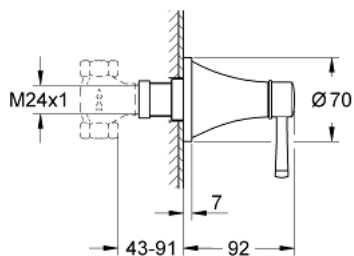

29 420 IG0 GRANDERA VOLUME CONTROL TRIM

PRODUCT DESCRIPTION

- Colour: chrome/gold
- set for final installation for
- GROHE Rapido C 35 028 000
- 29 032 000 (preassembled headpart 1/2")
- 29 034 000 (preassembled headpart 1/2")
- 29 068 000 (preassembled ceramic headpart 1/2" - not to be used for shut-off)
- GROHE LongLife finish
- installation depth infinitely adjustable 43 - 91 mm
- min. recommended pressure 1.0 bar
- for use with rough-in valve (35 029)

29 420 IG0 GRANDERA VOLUME CONTROL TRIM

SPARE PARTS, oktober 2021 – now

1: Grandera handle (Spare part-nr. 48610IG0)

2: Extension for spindle (Spare part-nr. 45988000)