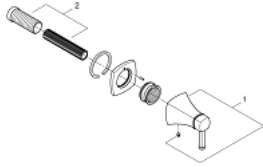

29 420 IG0 GRANDERA VOLUME CONTROL TRIM

PRODUCT DESCRIPTION

- Colour: chrome/gold
- set for final installation for
- GROHE Rapido C 35 028 000
- 29 032 000 (preassembled headpart 1/2")
- 29 034 000 (preassembled headpart 1/2")
- 29 068 000 (preassembled ceramic headpart 1/2" - not to be used for shut-off)
- GROHE LongLife finish
- installation depth infinitely adjustable 43 - 91 mm
- min. recommended pressure 1.0 bar
- for use with rough-in valve (35 029)

29 420 IG0 GRANDERA VOLUME CONTROL TRIM

SPARE PARTS, oktober 2021 – now

1: Grandera handle (Spare part-nr. 48610IG0)

2: Extension for spindle (Spare part-nr. 45988000)