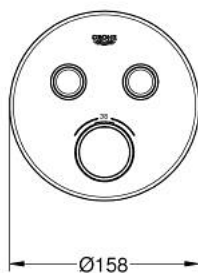

29 507 KF0 GROHTHERM SMARTCONTROL THERMOSTAT FOR CONCEALED INSTALLATION WITH 2 VALVES

PRODUCT DESCRIPTION

- Colour: phantom black
- trim set for GROHE Rapido SmartBox (35 600/35 604)
- metal wall escutcheon with GROHE FastFixation (covered escutcheon and shaft sealing, covered fixing), retroactively 6° adjustable
- GROHE SmartControl - control the shower with intuitive push/turn button
- exchangeable symbols
- GROHE TurboStat - compact cartridge with wax thermoelement
- GROHE ProGrip - with knurl structure
- GROHE SafeStop safety button at 38°C
- GROHE SafeStop Plus - optional temperature limiter at 43°C or 46°C included
- built-in non return valves and dirt strainers
- multiple outlets can be run simultaneously
- without roughing-in set 35 600/35 604 (please order separately)
- flow performance: outlet B = 24 l/min, outlet C = 26 l/min, outlet B+C = 29 l/min
- professional edition