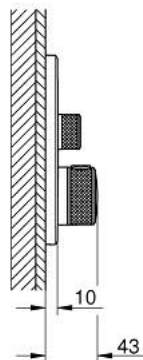

29 507 KF0 GROHTHERM SMARTCONTROL THERMOSTAT FOR CONCEALED INSTALLATION WITH 2 VALVES

PRODUCT DESCRIPTION

- Colour: phantom black
- trim set for GROHE Rapido SmartBox (35 600/35 604)
- metal wall escutcheon with GROHE FastFixation (covered escutcheon and shaft sealing, covered fixing), retroactively 6° adjustable
- GROHE SmartControl - control the shower with intuitive push/turn button
- exchangeable symbols
- GROHE TurboStat - compact cartridge with wax thermoelement
- GROHE ProGrip - with knurl structure
- GROHE SafeStop safety button at 38°C
- GROHE SafeStop Plus - optional temperature limiter at 43°C or 46°C included
- built-in non return valves and dirt strainers
- multiple outlets can be run simultaneously
- without roughing-in set 35 600/35 604 (please order separately)
- flow performance: outlet B = 24 l/min, outlet C = 26 l/min, outlet B+C = 29 l/min
- professional edition