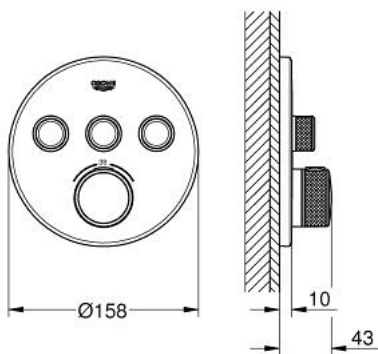

29 508 KF0 GROHTHERM SMARTCONTROL THERMOSTAT FOR CONCEALED INSTALLATION WITH 3 VALVES

PRODUCT DESCRIPTION

- Colour: phantom black
- trim set for GROHE Rapido SmartBox (35 600/35 604)
- metal wall escutcheon with GROHE FastFixation (covered escutcheon and shaft sealing, covered fixing), retroactively 6° adjustable
- GROHE SmartControl - control the shower with intuitive push/turn button
- exchangeable symbols
- GROHE TurboStat - compact cartridge with wax thermoelement
- GROHE ProGrip - with knurled structure
- GROHE SafeStop safety button at 38°C
- GROHE SafeStop Plus - optional temperature limiter at 43°C or 46°C included
- built-in non return valves and dirt strainers
- multiple outlets can be run simultaneously
- without roughing-in set 35 600/35 604 (please order separately)
- flow performance: outlet A = 23 l/min, outlet B = 27 l/min, outlet C = 23 l/min, outlet A + B = 33 l/min, outlet A + B + C = 36 l/min
- professional edition