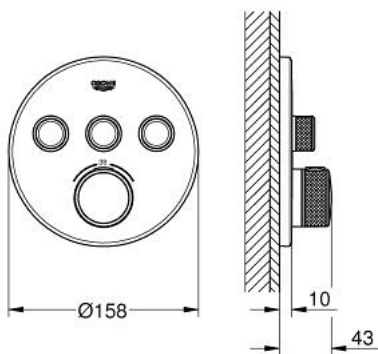

29 508 KF0 GROHTHERM SMARTCONTROL THERMOSTAT FOR CONCEALED INSTALLATION WITH 3 VALVES

PRODUCT DESCRIPTION

- Colour: phantom black
- trim set for GROHE Rapido SmartBox (35 600/35 604)
- metal wall escutcheon with GROHE FastFixation (covered escutcheon and shaft sealing, covered fixing), retroactively 6° adjustable
- GROHE SmartControl - control the shower with intuitive push/turn button
- exchangeable symbols
- GROHE TurboStat - compact cartridge with wax thermoelement
- GROHE ProGrip - with knurl structure
- GROHE SafeStop safety button at 38°C
- GROHE SafeStop Plus - optional temperature limiter at 43°C or 46°C included
- built-in non return valves and dirt strainers
- multiple outlets can be run simultaneously
- without roughing-in set 35 600/35 604 (please order separately)
- flow performance: outlet A = 23 l/min, outlet B = 27 l/min, outlet C = 23 l/min, outlet A + B = 33 l/min, outlet A + B + C = 36 l/min
- professional edition