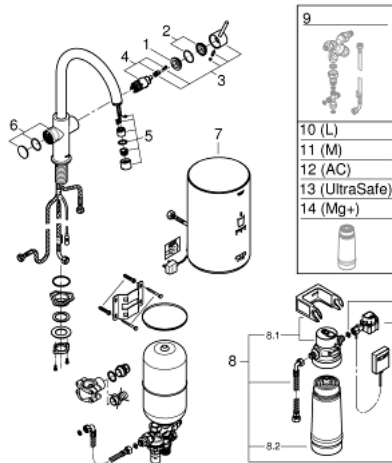

30 058 001 GROHE RED DUO FAUCET AND M SIZE BOILER

PRODUCT DESCRIPTION

- Colour: chrome
- consisting of:
 - GROHE Red Duo single-lever sink mixer
 - single hole installation
 - C-spout
 - GROHE ChildLock push buttons for boiling water
 - TÜV certified triple electronic safeguards against accidental activation of boiling water
 - GROHE LongLife finish
 - GROHE SilkMove 28 mm ceramic cartridge
 - insulated tubular spout, swivel area 150°
 - separate water ways
 - flexible connection hoses
 - connection to GROHE Red boiler
 - GROHE Red boiler M size
 - reservoir for boiling and hot water
 - 3 liter 100° C boiling water
 - 4 liter total capacity
 - required inlet pressure: 1-7 bar
 - with flexible connection hose and outlet for boiling water
 - CE approved
 - power supply 230 V 50 Hz
 - max. power consumption 2100 W
 - standby power consumption 15 W
 - energy efficiency class A
 - GROHE Blue S-Size filter starter set
 - for protection of the boiler from limescale
 - capacity 600 l at 20° dKH
 - flow rate measuring unit

30 058 001 GROHE RED DUO FAUCET AND M SIZE BOILER

SPARE PARTS, august 2013 – now

- 1: Fitting ring (Spare part-nr. 07419000)
- 2: Cap (Spare part-nr. 46581000)
- 3: Lever (Spare part-nr. 46957000)
- 4: Cartridge (Spare part-nr. 46580000)
- 5: Flow control (Spare part-nr. 48370000)
- 6: Operating unit (Spare part-nr. 46997000)
- 7: Boiler Size M (Spare part-nr. 40842001)
- 8: S-size filter starter set (Spare part-nr. 40438001)
- 8.1: Filter head (Spare part-nr. 64508001)
- 8.2: Filter S-Size (Spare part-nr. 40404001)
- 9: Mixing valve (Spare part-nr. 40841001)*
- 10: Filter L-Size (Spare part-nr. 40412001)*
- 11: Filter M-Size (Spare part-nr. 40430001)*
- 12: Activated carbon filter (Spare part-nr. 40547001)*
- 13: UltraSafe filter (Spare part-nr. 40575001)*
- 14: Magnesium+ filter (Spare part-nr. 40691001)*