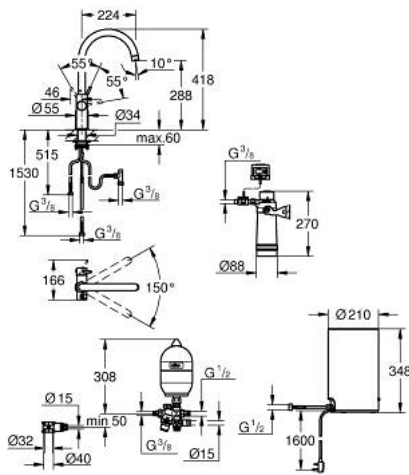

30 058 001 GROHE RED DUO FAUCET AND M SIZE BOILER

PRODUCT DESCRIPTION

- Colour: chrome
- consisting of:
 - GROHE Red Duo single-lever sink mixer
 - single hole installation
 - C-spout
 - GROHE ChildLock push buttons for boiling water
 - TÜV certified triple electronic safeguards against accidental activation of boiling water
 - GROHE LongLife finish
 - GROHE SilkMove 28 mm ceramic cartridge
 - insulated tubular spout, swivel area 150°
 - separate water ways
 - flexible connection hoses
 - connection to GROHE Red boiler
 - GROHE Red boiler M size
 - reservoir for boiling and hot water
 - 3 liter 100° C boiling water
 - 4 liter total capacity
 - required inlet pressure: 1-7 bar
 - with flexible connection hose and outlet for boiling water
 - CE approved
 - power supply 230 V 50 Hz
 - max. power consumption 2100 W
 - standby power consumption 15 W
 - energy efficiency class A
 - GROHE Blue S-Size filter starter set
 - for protection of the boiler from limescale
 - capacity 600 l at 20° dKH
 - flow rate measuring unit

30 058 001 GROHE RED DUO FAUCET AND M SIZE BOILER

SPARE PARTS, august 2013 – now

- 1: Fitting ring (Spare part-nr. 07419000)
- 2: Cap (Spare part-nr. 46581000)
- 3: Lever (Spare part-nr. 46957000)
- 4: Cartridge (Spare part-nr. 46580000)
- 5: Flow control (Spare part-nr. 48370000)
- 6: Operating unit (Spare part-nr. 46997000)
- 7: Boiler Size M (Spare part-nr. 40842001)
- 8: S-size filter starter set (Spare part-nr. 40438001)
- 8.1: Filter head (Spare part-nr. 64508001)
- 8.2: Filter S-Size (Spare part-nr. 40404001)
- 9: Mixing valve (Spare part-nr. 40841001)*
- 10: Filter L-Size (Spare part-nr. 40412001)*
- 11: Filter M-Size (Spare part-nr. 40430001)*
- 12: Activated carbon filter (Spare part-nr. 40547001)*
- 13: UltraSafe filter (Spare part-nr. 40575001)*
- 14: Magnesium+ filter (Spare part-nr. 40691001)*