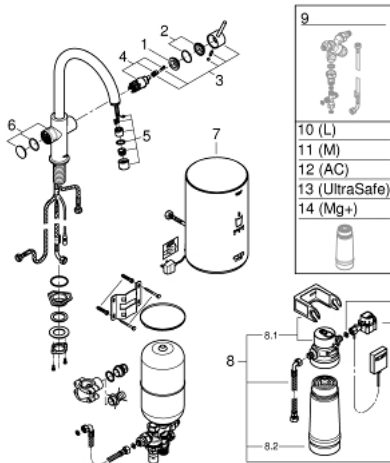

30 058 DC1 GROHE RED DUO FAUCET AND M SIZE BOILER

SPARE PARTS, august 2013 – now

- 1: Fitting ring (Spare part-nr. 07419000)
- 2: Cap (Spare part-nr. 46581DC0)
- 3: Lever (Spare part-nr. 46957DC0)
- 4: Cartridge (Spare part-nr. 46580000)
- 5: Flow control (Spare part-nr. 48370DC0)
- 6: Operating unit (Spare part-nr. 46997DC0)
- 7: Boiler Size M (Spare part-nr. 40842001)
- 8: S-size filter starter set (Spare part-nr. 40438001)
- 8.1: Filter head (Spare part-nr. 64508001)
- 8.2: Filter S-Size (Spare part-nr. 40404001)
- 9: Mixing valve (Spare part-nr. 40841001)*
- 10: Filter L-Size (Spare part-nr. 40412001)*
- 11: Filter M-Size (Spare part-nr. 40430001)*
- 12: Activated carbon filter (Spare part-nr. 40547001)*
- 13: UltraSafe filter (Spare part-nr. 40575001)*
- 14: Magnesium+ filter (Spare part-nr. 40691001)*