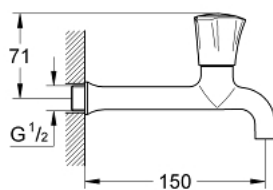

30 064 001 **COSTA L BIBTAP 1/2"**

PRODUCT DESCRIPTION

- Colour: chrome
- metal handle
- wall mounted
- screwable
- marking: blue
- GROHE LongLife finish
- GROHE Long-Life headpart
- laminar flow straightener
- projection 150 mm
- maximum flow rate (at 1 bar): 31 l/min

30 064 001 **COSTA L BIBTAP 1/2"**

SPARE PARTS, junij 2007 – now

1: Handle (Spare part-nr. 45994000)

1.1: Snap insert (Spare part-nr. 0538600M)

2: Headpart 1/2" (Spare part-nr. 07146000)

2.1: Sealing washer $\varnothing 6 \times \varnothing 2$ (Spare part-nr. 0128300M)

2.2: O-ring $\varnothing 18.2 \times \varnothing 1.7$ (Spare part-nr. 0392400M)

2.3: Seal (Spare part-nr. 0529100M)

3: Flow straightener (Spare part-nr. 0234500M)

4: Screw for Costa/Avina products (Spare part-nr. 48013000)*