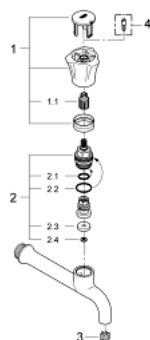

30 064 001 **COSTA L BIBTAP 1/2"**

PRODUCT DESCRIPTION

- Colour: chrome
- metal handle
- wall mounted
- screwable
- marking: blue
- GROHE LongLife finish
- GROHE Long-Life headpart
- laminar flow straightener
- projection 150 mm
- maximum flow rate (at 1 bar): 31 l/min

30 064 001 **COSTA L BIBTAP 1/2"**

SPARE PARTS, junij 2007 – now

1: Handle (Spare part-nr. 45994000)

1.1: Snap insert (Spare part-nr. 0538600M)

2: Headpart 1/2" (Spare part-nr. 07146000)

2.1: Sealing washer $\varnothing 6 \times \varnothing 2$ (Spare part-nr. 0128300M)

2.2: O-ring $\varnothing 18.2 \times \varnothing 1.7$ (Spare part-nr. 0392400M)

2.3: Seal (Spare part-nr. 0529100M)

3: Flow straightener (Spare part-nr. 0234500M)

4: Screw for Costa/Avina products (Spare part-nr. 48013000)*