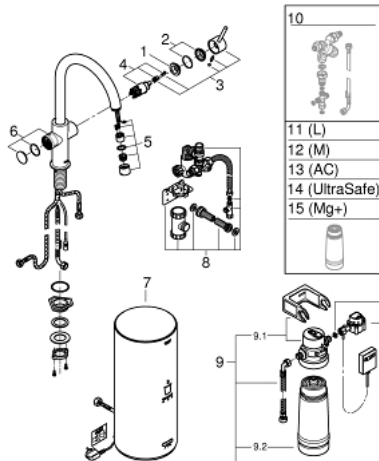

30 079 001 GROHE RED DUO FAUCET AND L SIZE BOILER

PRODUCT DESCRIPTION

- Colour: chrome
- consisting of:
 - GROHE Red Duo single-lever sink mixer
 - single hole installation
 - C-spout
 - GROHE ChildLock push buttons for boiling water
 - TÜV certified triple electronic safeguards against accidental activation of boiling water
 - GROHE LongLife finish
 - GROHE SilkMove 28 mm ceramic cartridge
- insulated tubular spout, swivel area 150°
- separate water ways
- flexible connection hoses
- connection to GROHE Red boiler
- GROHE Red boiler L size
- reservoir for boiling and hot water
- 5.5 liter 100° C boiling water
- 7 liter total capacity
- required inlet pressure: 1-7 bar
- with flexible connection hose and outlet for boiling water
- CE approved
- power supply 230 V 50 Hz
- max. power consumption 2100 W
- standby power consumption 15 W
- energy efficiency class A
- GROHE Blue S-Size filter starter set
- for protection of the boiler from limescale
- capacity 600 l at 20° dKH
- flow rate measuring unit

30 079 001 GROHE RED DUO FAUCET AND L SIZE BOILER

SPARE PARTS, august 2013 – now

- 1: Fitting ring (Spare part-nr. 07419000)
 - 2: Cap (Spare part-nr. 46581000)
 - 3: Lever (Spare part-nr. 46957000)
 - 4: Cartridge (Spare part-nr. 46580000)
 - 5: Flow control (Spare part-nr. 48370000)
 - 6: Operating unit (Spare part-nr. 46997000)
 - 7: Boiler Size L (Spare part-nr. 40831001)
 - 8: Safety group (Spare part-nr. 48371000)
 - 9: S-size filter starter set (Spare part-nr. 40438001)
 - 9.1: Filter head (Spare part-nr. 64508001)
 - 9.2: Filter S-Size (Spare part-nr. 40404001)
 - 10: Mixing valve (Spare part-nr. 40841001)*
 - 11: Filter L-Size (Spare part-nr. 40412001)*
 - 12: Filter M-Size (Spare part-nr. 40430001)*
 - 13: Activated carbon filter (Spare part-nr. 40547001)*
 - 14: UltraSafe filter (Spare part-nr. 40575001)*
 - 15: Magnesium+ filter (Spare part-nr. 40691001)*
- * Optional accessories