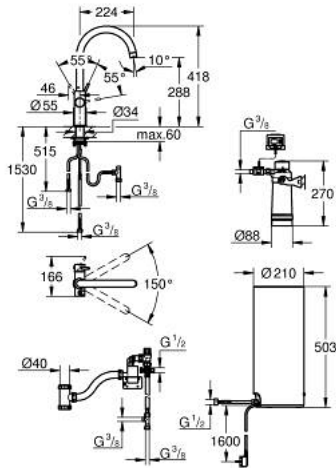

30 079 001 GROHE RED DUO FAUCET AND L SIZE BOILER

PRODUCT DESCRIPTION

- Colour: chrome
- consisting of:
 - GROHE Red Duo single-lever sink mixer
 - single hole installation
 - C-spout
 - GROHE ChildLock push buttons for boiling water
 - TÜV certified triple electronic safeguards against accidental activation of boiling water
 - GROHE LongLife finish
 - GROHE SilkMove 28 mm ceramic cartridge
- insulated tubular spout, swivel area 150°
- separate water ways
- flexible connection hoses
- connection to GROHE Red boiler
- GROHE Red boiler L size
- reservoir for boiling and hot water
- 5.5 liter 100° C boiling water
- 7 liter total capacity
- required inlet pressure: 1-7 bar
- with flexible connection hose and outlet for boiling water
- CE approved
- power supply 230 V 50 Hz
- max. power consumption 2100 W
- standby power consumption 15 W
- energy efficiency class A
- GROHE Blue S-Size filter starter set
- for protection of the boiler from limescale
- capacity 600 l at 20° dKH
- flow rate measuring unit

30 079 001 GROHE RED DUO FAUCET AND L SIZE BOILER

SPARE PARTS, august 2013 – now

- 1: Fitting ring (Spare part-nr. 07419000)
 - 2: Cap (Spare part-nr. 46581000)
 - 3: Lever (Spare part-nr. 46957000)
 - 4: Cartridge (Spare part-nr. 46580000)
 - 5: Flow control (Spare part-nr. 48370000)
 - 6: Operating unit (Spare part-nr. 46997000)
 - 7: Boiler Size L (Spare part-nr. 40831001)
 - 8: Safety group (Spare part-nr. 48371000)
 - 9: S-size filter starter set (Spare part-nr. 40438001)
 - 9.1: Filter head (Spare part-nr. 64508001)
 - 9.2: Filter S-Size (Spare part-nr. 40404001)
 - 10: Mixing valve (Spare part-nr. 40841001)*
 - 11: Filter L-Size (Spare part-nr. 40412001)*
 - 12: Filter M-Size (Spare part-nr. 40430001)*
 - 13: Activated carbon filter (Spare part-nr. 40547001)*
 - 14: UltraSafe filter (Spare part-nr. 40575001)*
 - 15: Magnesium+ filter (Spare part-nr. 40691001)*
- * Optional accessories