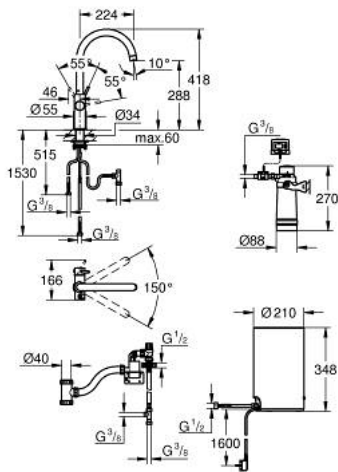

30 083 001 GROHE RED DUO FAUCET AND M SIZE BOILER

PRODUCT DESCRIPTION

- Colour: chrome
- consisting of:
 - GROHE Red Duo single-lever sink mixer
 - single hole installation
 - C-spout
 - GROHE ChildLock push buttons for boiling water
 - TÜV certified triple electronic safeguards against accidental activation of boiling water
 - GROHE LongLife finish
 - GROHE SilkMove 28 mm ceramic cartridge
 - insulated tubular spout, swivel area 150°
 - separate water ways
 - flexible connection hoses
 - connection to GROHE Red boiler
 - GROHE Red boiler M size
 - reservoir for boiling and hot water
 - 3 liter 100° C boiling water
 - 4 liter total capacity
 - required inlet pressure: 1-7 bar
 - with flexible connection hose and outlet for boiling water
 - CE approved
 - power supply 230 V 50 Hz
 - max. power consumption 2100 W
 - standby power consumption 15 W
 - energy efficiency class A
 - GROHE Blue S-Size filter starter set
 - for protection of the boiler from limescale
 - capacity 600 l at 20° dKH
 - flow rate measuring unit

30 083 001 GROHE RED DUO FAUCET AND M SIZE BOILER

SPARE PARTS, august 2013 – now

- 1: Fitting ring (Spare part-nr. 07419000)
 - 2: Cap (Spare part-nr. 46581000)
 - 3: Lever (Spare part-nr. 46957000)
 - 4: Cartridge (Spare part-nr. 46580000)
 - 5: Flow control (Spare part-nr. 48370000)
 - 6: Operating unit (Spare part-nr. 46997000)
 - 7: Boiler Size M (Spare part-nr. 40830001)
 - 8: Safety group (Spare part-nr. 48371000)
 - 9: S-size filter starter set (Spare part-nr. 40438001)
 - 9.1: Filter head (Spare part-nr. 64508001)
 - 9.2: Filter S-Size (Spare part-nr. 40404001)
 - 10: Mixing valve (Spare part-nr. 40841001)*
 - 11: Filter L-Size (Spare part-nr. 40412001)*
 - 12: Filter M-Size (Spare part-nr. 40430001)*
 - 13: Activated carbon filter (Spare part-nr. 40547001)*
 - 14: UltraSafe filter (Spare part-nr. 40575001)*
 - 15: Magnesium+ filter (Spare part-nr. 40691001)*
- * Optional accessories