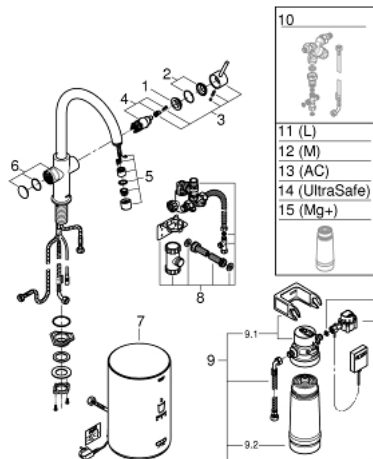

30 083 AL1 GROHE RED DUO FAUCET AND M SIZE BOILER

PRODUCT DESCRIPTION

- Colour: brushed hard graphite
- consisting of:
 - GROHE Red Duo single-lever sink mixer
 - single hole installation
 - C-spout
 - GROHE ChildLock push buttons for boiling water
 - TÜV certified triple electronic safeguards against accidental activation of boiling water
 - GROHE LongLife finish
 - GROHE SilkMove 28 mm ceramic cartridge
 - insulated tubular spout, swivel area 150°
 - separate water ways
 - flexible connection hoses
 - connection to GROHE Red boiler
 - GROHE Red boiler M size
 - reservoir for boiling and hot water
 - 3 liter 100° C boiling water
 - 4 liter total capacity
 - required inlet pressure: 1-7 bar
 - with flexible connection hose and outlet for boiling water
 - CE approved
 - power supply 230 V 50 Hz
 - max. power consumption 2100 W
 - standby power consumption 15 W
 - energy efficiency class A
 - GROHE Blue S-Size filter starter set
 - for protection of the boiler from limescale
 - capacity 600 l at 20° dKH
 - flow rate measuring unit

30 083 AL1 GROHE RED DUO FAUCET AND M SIZE BOILER

SPARE PARTS, marec 2018 – now

- 1: Fitting ring (Spare part-nr. 07419000)
 - 2: Cap (Spare part-nr. 46581AL0)
 - 3: Lever (Spare part-nr. 46957AL0)
 - 4: Cartridge (Spare part-nr. 46580000)
 - 5: Flow control (Spare part-nr. 48370AL0)
 - 6: Operating unit (Spare part-nr. 46997AL0)
 - 7: Boiler Size M (Spare part-nr. 40830001)
 - 8: Safety group (Spare part-nr. 48371000)
 - 9: S-size filter starter set (Spare part-nr. 40438001)
 - 9.1: Filter head (Spare part-nr. 64508001)
 - 9.2: Filter S-Size (Spare part-nr. 40404001)
 - 10: Mixing valve (Spare part-nr. 40841001)*
 - 11: Filter L-Size (Spare part-nr. 40412001)*
 - 12: Filter M-Size (Spare part-nr. 40430001)*
 - 13: Activated carbon filter (Spare part-nr. 40547001)*
 - 14: UltraSafe filter (Spare part-nr. 40575001)*
 - 15: Magnesium+ filter (Spare part-nr. 40691001)*
- * Optional accessories