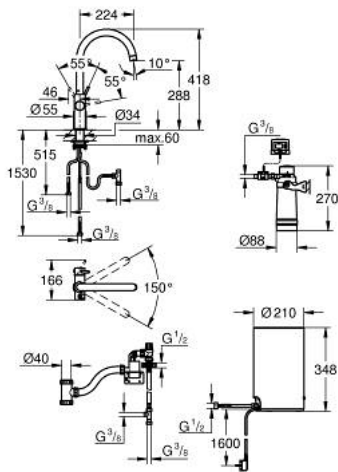

30 083 AL1 GROHE RED DUO FAUCET AND M SIZE BOILER

PRODUCT DESCRIPTION

- Colour: brushed hard graphite
- consisting of:
 - GROHE Red Duo single-lever sink mixer
 - single hole installation
 - C-spout
 - GROHE ChildLock push buttons for boiling water
 - TÜV certified triple electronic safeguards against accidental activation of boiling water
 - GROHE LongLife finish
 - GROHE SilkMove 28 mm ceramic cartridge
 - insulated tubular spout, swivel area 150°
 - separate water ways
 - flexible connection hoses
 - connection to GROHE Red boiler
 - GROHE Red boiler M size
 - reservoir for boiling and hot water
 - 3 liter 100° C boiling water
 - 4 liter total capacity
 - required inlet pressure: 1-7 bar
 - with flexible connection hose and outlet for boiling water
 - CE approved
 - power supply 230 V 50 Hz
 - max. power consumption 2100 W
 - standby power consumption 15 W
 - energy efficiency class A
 - GROHE Blue S-Size filter starter set
 - for protection of the boiler from limescale
 - capacity 600 l at 20° dKH
 - flow rate measuring unit

30 083 AL1 GROHE RED DUO FAUCET AND M SIZE BOILER

SPARE PARTS, marec 2018 – now

- 1: Fitting ring (Spare part-nr. 07419000)
 - 2: Cap (Spare part-nr. 46581AL0)
 - 3: Lever (Spare part-nr. 46957AL0)
 - 4: Cartridge (Spare part-nr. 46580000)
 - 5: Flow control (Spare part-nr. 48370AL0)
 - 6: Operating unit (Spare part-nr. 46997AL0)
 - 7: Boiler Size M (Spare part-nr. 40830001)
 - 8: Safety group (Spare part-nr. 48371000)
 - 9: S-size filter starter set (Spare part-nr. 40438001)
 - 9.1: Filter head (Spare part-nr. 64508001)
 - 9.2: Filter S-Size (Spare part-nr. 40404001)
 - 10: Mixing valve (Spare part-nr. 40841001)*
 - 11: Filter L-Size (Spare part-nr. 40412001)*
 - 12: Filter M-Size (Spare part-nr. 40430001)*
 - 13: Activated carbon filter (Spare part-nr. 40547001)*
 - 14: UltraSafe filter (Spare part-nr. 40575001)*
 - 15: Magnesium+ filter (Spare part-nr. 40691001)*
- * Optional accessories