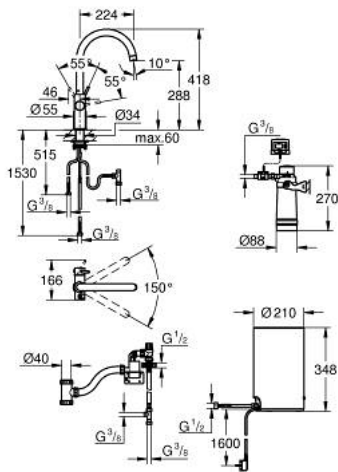

## 30 083 DC1 GROHE RED DUO FAUCET AND M SIZE BOILER

### PRODUCT DESCRIPTION

- Colour: supersteel
- consisting of:
  - GROHE Red Duo single-lever sink mixer
  - single hole installation
  - C-spout
  - GROHE ChildLock push buttons for boiling water
  - TÜV certified triple electronic safeguards against accidental activation of boiling water
  - GROHE LongLife finish
  - GROHE SilkMove 28 mm ceramic cartridge
  - insulated tubular spout, swivel area 150°
  - separate water ways
  - flexible connection hoses
  - connection to GROHE Red boiler
  - GROHE Red boiler M size
  - reservoir for boiling and hot water
  - 3 liter 100° C boiling water
  - 4 liter total capacity
  - required inlet pressure: 1-7 bar
  - with flexible connection hose and outlet for boiling water
  - CE approved
  - power supply 230 V 50 Hz
  - max. power consumption 2100 W
  - standby power consumption 15 W
  - energy efficiency class A
  - GROHE Blue S-Size filter starter set
  - for protection of the boiler from limescale
  - capacity 600 l at 20° dKH
  - flow rate measuring unit

### SPARE PARTS, august 2013 – now

- 1: Fitting ring (Spare part-nr. 07419000)
  - 2: Cap (Spare part-nr. 46581DC0)
  - 3: Lever (Spare part-nr. 46957DC0)
  - 4: Cartridge (Spare part-nr. 46580000)
  - 5: Flow control (Spare part-nr. 48370DC0)
  - 6: Operating unit (Spare part-nr. 46997DC0)
  - 7: Boiler Size M (Spare part-nr. 40830001)
  - 8: Safety group (Spare part-nr. 48371000)
  - 9: S-size filter starter set (Spare part-nr. 40438001)
  - 9.1: Filter head (Spare part-nr. 64508001)
  - 9.2: Filter S-Size (Spare part-nr. 40404001)
  - 10: Mixing valve (Spare part-nr. 40841001)\*
  - 11: Filter L-Size (Spare part-nr. 40412001)\*
  - 12: Filter M-Size (Spare part-nr. 40430001)\*
  - 13: Activated carbon filter (Spare part-nr. 40547001)\*
  - 14: UltraSafe filter (Spare part-nr. 40575001)\*
  - 15: Magnesium+ filter (Spare part-nr. 40691001)\*
- \* Optional accessories