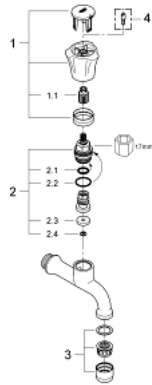

30 098 001 **COSTA L BIBTAP 1/2"**

PRODUCT DESCRIPTION

- Colour: chrome
- wall mounted
- metal handles
- heat insulated
- screwable
- marking: blue
- GROHE LongLife finish
- mousseur
- GROHE Long-Life headparts
- maximum flow rate (at 3 bar): 13 l/min

30 098 001 **COSTA L BIBTAP 1/2"**

SPARE PARTS, junij 2007 – now

1: Handle (Spare part-nr. 45994000)

1.1: Snap insert (Spare part-nr. 0538600M)

2: Headpart 1/2" (Spare part-nr. 07146000)

2.1: Sealing washer $\varnothing 6 \times \varnothing 2$ (Spare part-nr. 0128300M)

2.2: O-ring $\varnothing 18.2 \times \varnothing 1.7$ (Spare part-nr. 0392400M)

2.3: Seal (Spare part-nr. 0529100M)

3: Mousseur (Spare part-nr. 13928000)

4: Screw for Costa/Avina products (Spare part-nr. 48013000)*