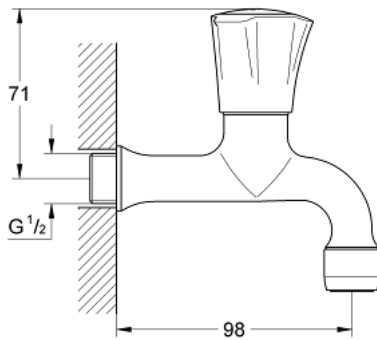

30 098 001 **COSTA L BIBTAP 1/2"**

PRODUCT DESCRIPTION

- Colour: chrome
- wall mounted
- metal handles
- heat insulated
- screwable
- marking: blue
- GROHE LongLife finish
- mousseur
- GROHE Long-Life headparts
- maximum flow rate (at 3 bar): 13 l/min

30 098 001 **COSTA L BIBTAP 1/2"**

SPARE PARTS, junij 2007 – now

1: Handle (Spare part-nr. 45994000)

1.1: Snap insert (Spare part-nr. 0538600M)

2: Headpart 1/2" (Spare part-nr. 07146000)

2.1: Sealing washer $\varnothing 6 \times \varnothing 2$ (Spare part-nr. 0128300M)

2.2: O-ring $\varnothing 18.2 \times \varnothing 1.7$ (Spare part-nr. 0392400M)

2.3: Seal (Spare part-nr. 0529100M)

3: Mousseur (Spare part-nr. 13928000)

4: Screw for Costa/Avina products (Spare part-nr. 48013000)*