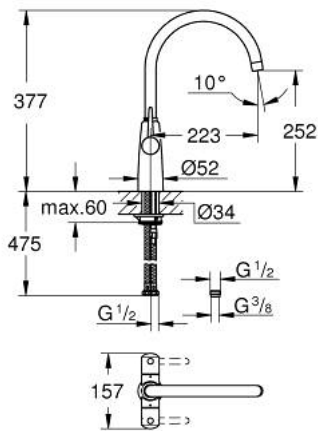

## 30 189 000 AMBI TWO HANDLE SINK MIXER 1/2"

### PRODUCT DESCRIPTION

- Colour: chrome
- single hole installation
- GROHE LongLife finish
- ceramic headparts 1/2", 90°
- mousseur
- swivel tubular spout
- selectable swivel area: 0° / 150° / 360°
- with lever handles
- no backsplash, lever opens to the front
- flexible connection hoses 1/2"
- rapid installation system
- 3/8" adapter available for international use
- min. recommended pressure 0.4 bar
- GROHE QuickTool included

### **SPARE PARTS**, august 2016 – now

- 1: handle neutral (Spare part-nr. 48172000)
- 2: Ceramic headpart 1/2" (Spare part-nr. 45882000)
- 2.1: O-ring Ø 18.2 x Ø 1.7 (Spare part-nr. 0392400M)
- 3: Ceramic headpart 1/2" (Spare part-nr. 45883000)
- 3.1: O-ring Ø 18.2 x Ø 1.7 (Spare part-nr. 0392400M)
- 4: Spout (Spare part-nr. 13337000)
- 4.1: Sealing washer (Spare part-nr. 0128500M)
- 4.2: Safety ring (Spare part-nr. 0485300M)
- 4.3: Mousseur (Spare part-nr. 48174000)
- 5: Shank mounting kit (Spare part-nr. 46249000)
- 6: Mounting wrench (Spare part-nr. 19017000)\*