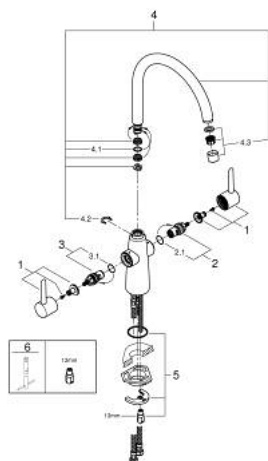

### PRODUCT DESCRIPTION

- Colour: chrome
- single hole installation
- GROHE LongLife finish
- ceramic headparts 1/2", 90°
- mousseur
- swivel tubular spout
- selectable swivel area: 0° / 150° / 360°
- with lever handles
- no backsplash, lever opens to the front
- flexible connection hoses 1/2"
- rapid installation system
- 3/8" adapter available for international use
- min. recommended pressure 0.4 bar
- GROHE QuickTool included

### **SPARE PARTS**, august 2016 – now

- 1: handle neutral (Spare part-nr. 48172000)
- 2: Ceramic headpart 1/2" (Spare part-nr. 45882000)
- 2.1: O-ring Ø 18.2 x Ø 1.7 (Spare part-nr. 0392400M)
- 3: Ceramic headpart 1/2" (Spare part-nr. 45883000)
- 3.1: O-ring Ø 18.2 x Ø 1.7 (Spare part-nr. 0392400M)
- 4: Spout (Spare part-nr. 13337000)
- 4.1: Sealing washer (Spare part-nr. 0128500M)
- 4.2: Safety ring (Spare part-nr. 0485300M)
- 4.3: Mousseur (Spare part-nr. 48174000)
- 5: Shank mounting kit (Spare part-nr. 46249000)
- 6: Mounting wrench (Spare part-nr. 19017000)\*