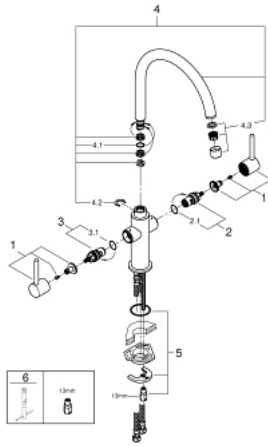

30 190 000 AMBI COSMOPOLITAN TWO HANDLE SINK MIXER 1/2"

PRODUCT DESCRIPTION

- Colour: chrome
- single hole installation
- GROHE LongLife finish
- ceramic headpart 1/2", 90°
- mousseur
- swivel tubular spout
- selectable swivel area: 0° / 150° / 360°
- with lever handles
- flexible connection hoses
- no backsplash, lever opens to the front
- rapid installation system
- 3/8" adapter available for international use
- min. recommended pressure 0.4 bar
- GROHE QuickTool included

30 190 000 AMBI COSMOPOLITAN TWO HANDLE SINK MIXER 1/2"

SPARE PARTS, august 2016 – now

- 1: handle neutral (Spare part-nr. 48175000)
- 2: Ceramic headpart 1/2" (Spare part-nr. 45882000)
- 2.1: O-ring \varnothing 18.2 x \varnothing 1.7 (Spare part-nr. 0392400M)
- 3: Ceramic headpart 1/2" (Spare part-nr. 45883000)
- 3.1: O-ring \varnothing 18.2 x \varnothing 1.7 (Spare part-nr. 0392400M)
- 4: Spout (Spare part-nr. 13337000)
- 4.1: Sealing washer (Spare part-nr. 0128500M)
- 4.2: Safety ring (Spare part-nr. 0485300M)
- 4.3: Mousseur (Spare part-nr. 48174000)
- 5: Shank mounting kit (Spare part-nr. 46249000)
- 6: Mounting wrench (Spare part-nr. 19017000)*