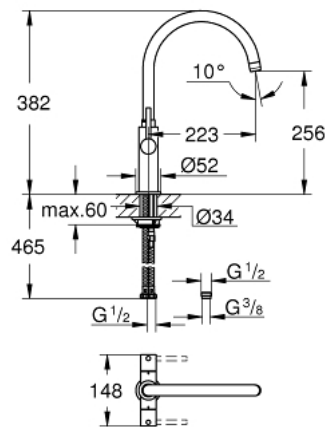

30 190 000 AMBI COSMOPOLITAN TWO HANDLE SINK MIXER 1/2"

PRODUCT DESCRIPTION

- Colour: chrome
- single hole installation
- GROHE LongLife finish
- ceramic headpart 1/2", 90°
- mousseur
- swivel tubular spout
- selectable swivel area: 0° / 150° / 360°
- with lever handles
- flexible connection hoses
- no backsplash, lever opens to the front
- rapid installation system
- 3/8" adapter available for international use
- min. recommended pressure 0.4 bar
- GROHE QuickTool included

30 190 000 AMBI COSMOPOLITAN TWO HANDLE SINK MIXER 1/2"

SPARE PARTS, august 2016 – now

- 1: handle neutral (Spare part-nr. 48175000)
- 2: Ceramic headpart 1/2" (Spare part-nr. 45882000)
- 2.1: O-ring \varnothing 18.2 x \varnothing 1.7 (Spare part-nr. 0392400M)
- 3: Ceramic headpart 1/2" (Spare part-nr. 45883000)
- 3.1: O-ring \varnothing 18.2 x \varnothing 1.7 (Spare part-nr. 0392400M)
- 4: Spout (Spare part-nr. 13337000)
- 4.1: Sealing washer (Spare part-nr. 0128500M)
- 4.2: Safety ring (Spare part-nr. 0485300M)
- 4.3: Mousseur (Spare part-nr. 48174000)
- 5: Shank mounting kit (Spare part-nr. 46249000)
- 6: Mounting wrench (Spare part-nr. 19017000)*