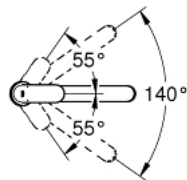

30 193 000 EUROSMART COSMOPOLITAN SINGLE-LEVER SINK MIXER 1/2"

PRODUCT DESCRIPTION

- Colour: chrome
- medium spout
- single hole installation
- GROHE LongLife finish
- GROHE SilkMove 35 mm ceramic cartridge
- mousseur
- adjustable flow rate limiter
- swivel tubular spout
- swivel area 140°
- flexible connection hoses
- rapid installation system
- maximum flow rate (at 3 bar): 12 l/min
- min. recommended pressure 1.0 bar

30 193 000 **EUROSMART COSMOPOLITAN SINGLE-LEVER SINK MIXER 1/2"**

SPARE PARTS, julij 2013 – now

- 1: Lever (Spare part-nr. 46681000)
 - 2: Cap (Spare part-nr. 46492000)
 - 3: Screw ring (Spare part-nr. 46815000)
 - 4: Cartridge (Spare part-nr. 46374000)
 - 5: Seal kit (Spare part-nr. 46760000)
 - 6: Mousseur (Spare part-nr. 13929000)
 - 7: Shank mounting kit (Spare part-nr. 46249000)
 - 8: Mounting wrench (Spare part-nr. 19017000)*
 - 9: Socket spanner (Spare part-nr. 19332000)*
- * Optional accessories