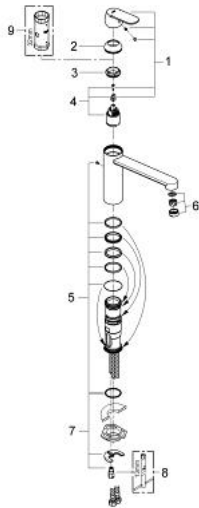

30 193 000 EUROSMART COSMOPOLITAN SINGLE-LEVER SINK MIXER 1/2"

PRODUCT DESCRIPTION

- Colour: chrome
- medium spout
- single hole installation
- GROHE LongLife finish
- GROHE SilkMove 35 mm ceramic cartridge
- mousseur
- adjustable flow rate limiter
- swivel tubular spout
- swivel area 140°
- flexible connection hoses
- rapid installation system
- maximum flow rate (at 3 bar): 12 l/min
- min. recommended pressure 1.0 bar

30 193 000 **EUROSMART COSMOPOLITAN SINGLE-LEVER SINK MIXER 1/2"**

SPARE PARTS, julij 2013 – now

- 1: Lever (Spare part-nr. 46681000)
 - 2: Cap (Spare part-nr. 46492000)
 - 3: Screw ring (Spare part-nr. 46815000)
 - 4: Cartridge (Spare part-nr. 46374000)
 - 5: Seal kit (Spare part-nr. 46760000)
 - 6: Mousseur (Spare part-nr. 13929000)
 - 7: Shank mounting kit (Spare part-nr. 46249000)
 - 8: Mounting wrench (Spare part-nr. 19017000)*
 - 9: Socket spanner (Spare part-nr. 19332000)*
- * Optional accessories