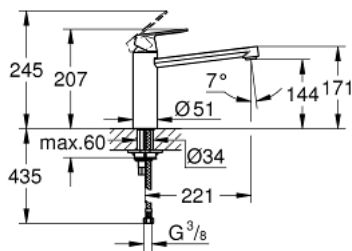

30 193 000 EUROSMART COSMOPOLITAN SINGLE-LEVER SINK MIXER 1/2"

PRODUCT DESCRIPTION

- Colour: chrome
- medium spout
- single hole installation
- GROHE LongLife finish
- GROHE SilkMove 35 mm ceramic cartridge
- mousseur
- adjustable flow rate limiter
- swivel tubular spout
- swivel area 140°
- flexible connection hoses
- rapid installation system
- maximum flow rate (at 3 bar): 12 l/min
- min. recommended pressure 1.0 bar

30 193 000 **EUROSMART COSMOPOLITAN SINGLE-LEVER SINK MIXER 1/2"**

SPARE PARTS, julij 2013 – now

- 1: Lever (Spare part-nr. 46681000)
 - 2: Cap (Spare part-nr. 46492000)
 - 3: Screw ring (Spare part-nr. 46815000)
 - 4: Cartridge (Spare part-nr. 46374000)
 - 5: Seal kit (Spare part-nr. 46760000)
 - 6: Mousseur (Spare part-nr. 13929000)
 - 7: Shank mounting kit (Spare part-nr. 46249000)
 - 8: Mounting wrench (Spare part-nr. 19017000)*
 - 9: Socket spanner (Spare part-nr. 19332000)*
- * Optional accessories