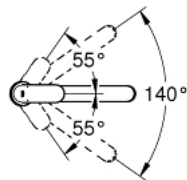

30 193 DC0 EUROSMART COSMOPOLITAN SINGLE-LEVER SINK MIXER 1/2"

PRODUCT DESCRIPTION

- Colour: supersteel
- medium spout
- single hole installation
- GROHE LongLife finish
- GROHE SilkMove 35 mm ceramic cartridge
- mousseur
- adjustable flow rate limiter
- swivel tubular spout
- swivel area 140°
- flexible connection hoses
- rapid installation system
- maximum flow rate (at 3 bar): 12 l/min
- min. recommended pressure 1.0 bar

30 193 DC0 EUROSMT COSMOPOLITAN SINGLE-LEVER SINK MIXER 1/2"

SPARE PARTS, december 2012 – now

- 1: Lever (Spare part-nr. 46681DC0)
- 2: Cap (Spare part-nr. 46492DC0)
- 3: Screw ring (Spare part-nr. 46815000)
- 4: Cartridge (Spare part-nr. 46374000)
- 5: Seal kit (Spare part-nr. 46760000)
- 6: Mousseur (Spare part-nr. 13929DC0)
- 7: Shank mounting kit (Spare part-nr. 46249000)
- 8: Mounting wrench (Spare part-nr. 19017000)*
- 9: Socket spanner (Spare part-nr. 19332000)*