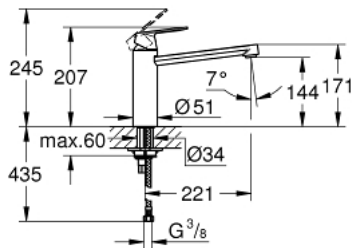

30 193 DC0 EUROSMART COSMOPOLITAN SINGLE-LEVER SINK MIXER 1/2"

PRODUCT DESCRIPTION

- Colour: supersteel
- medium spout
- single hole installation
- GROHE LongLife finish
- GROHE SilkMove 35 mm ceramic cartridge
- mousseur
- adjustable flow rate limiter
- swivel tubular spout
- swivel area 140°
- flexible connection hoses
- rapid installation system
- maximum flow rate (at 3 bar): 12 l/min
- min. recommended pressure 1.0 bar

30 193 DC0 EUROSMT COSMOPOLITAN SINGLE-LEVER SINK MIXER 1/2"

SPARE PARTS, december 2012 – now

- 1: Lever (Spare part-nr. 46681DC0)
- 2: Cap (Spare part-nr. 46492DC0)
- 3: Screw ring (Spare part-nr. 46815000)
- 4: Cartridge (Spare part-nr. 46374000)
- 5: Seal kit (Spare part-nr. 46760000)
- 6: Mousseur (Spare part-nr. 13929DC0)
- 7: Shank mounting kit (Spare part-nr. 46249000)
- 8: Mounting wrench (Spare part-nr. 19017000)*
- 9: Socket spanner (Spare part-nr. 19332000)*