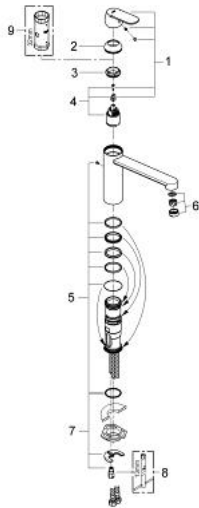

30 193 DC0 EUROSMART COSMOPOLITAN SINGLE-LEVER SINK MIXER 1/2"

PRODUCT DESCRIPTION

- Colour: supersteel
- medium spout
- single hole installation
- GROHE LongLife finish
- GROHE SilkMove 35 mm ceramic cartridge
- mousseur
- adjustable flow rate limiter
- swivel tubular spout
- swivel area 140°
- flexible connection hoses
- rapid installation system
- maximum flow rate (at 3 bar): 12 l/min
- min. recommended pressure 1.0 bar

30 193 DC0 EUROSMT COSMOPOLITAN SINGLE-LEVER SINK MIXER 1/2"

SPARE PARTS, december 2012 – now

- 1: Lever (Spare part-nr. 46681DC0)
- 2: Cap (Spare part-nr. 46492DC0)
- 3: Screw ring (Spare part-nr. 46815000)
- 4: Cartridge (Spare part-nr. 46374000)
- 5: Seal kit (Spare part-nr. 46760000)
- 6: Mousseur (Spare part-nr. 13929DC0)
- 7: Shank mounting kit (Spare part-nr. 46249000)
- 8: Mounting wrench (Spare part-nr. 19017000)*
- 9: Socket spanner (Spare part-nr. 19332000)*