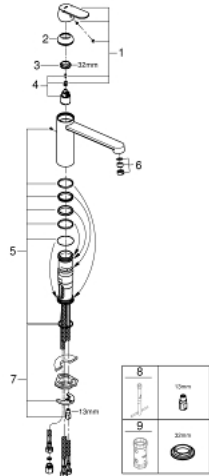

30 194 000 EUROSMART COSMOPOLITAN SINGLE-LEVER SINK MIXER 1/2"

PRODUCT DESCRIPTION

- Colour: chrome
- for open water heater
- medium spout
- single hole installation
- GROHE LongLife finish
- GROHE SilkMove 35 mm ceramic cartridge
- flow straightener
- adjustable flow rate limiter
- swivel tubular spout
- swivel area 140°
- flexible connection hoses
- rapid installation system
- maximum flow rate (at 3 bar): 8 l/min

30 194 000 EUROSMART COSMOPOLITAN SINGLE-LEVER SINK MIXER 1/2"

SPARE PARTS, maj 2018 – now

- 1: Lever (Spare part-nr. 46681000)
 - 2: Cap (Spare part-nr. 46492000)
 - 3: Screw ring (Spare part-nr. 46815000)
 - 4: Cartridge (Spare part-nr. 46558000)
 - 5: Seal kit (Spare part-nr. 46760000)
 - 6: Flow straightener (Spare part-nr. 46162000)
 - 7: Shank mounting kit (Spare part-nr. 46249000)
 - 8: Mounting wrench (Spare part-nr. 19017000)*
 - 9: Socket spanner (Spare part-nr. 19332000)*
- * Optional accessories