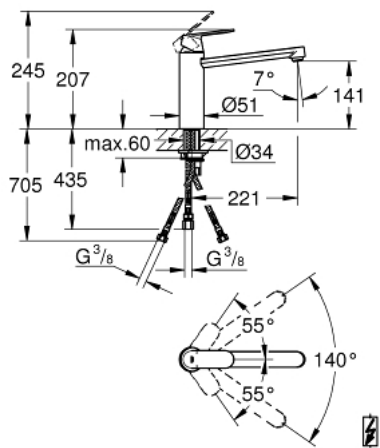

30 194 000 EUROSMART COSMOPOLITAN SINGLE-LEVER SINK MIXER 1/2"

PRODUCT DESCRIPTION

- Colour: chrome
- for open water heater
- medium spout
- single hole installation
- GROHE LongLife finish
- GROHE SilkMove 35 mm ceramic cartridge
- flow straightener
- adjustable flow rate limiter
- swivel tubular spout
- swivel area 140°
- flexible connection hoses
- rapid installation system
- maximum flow rate (at 3 bar): 8 l/min

30 194 000 EUROSMART COSMOPOLITAN SINGLE-LEVER SINK MIXER 1/2"

SPARE PARTS, maj 2018 – now

- 1: Lever (Spare part-nr. 46681000)
 - 2: Cap (Spare part-nr. 46492000)
 - 3: Screw ring (Spare part-nr. 46815000)
 - 4: Cartridge (Spare part-nr. 46558000)
 - 5: Seal kit (Spare part-nr. 46760000)
 - 6: Flow straightener (Spare part-nr. 46162000)
 - 7: Shank mounting kit (Spare part-nr. 46249000)
 - 8: Mounting wrench (Spare part-nr. 19017000)*
 - 9: Socket spanner (Spare part-nr. 19332000)*
- * Optional accessories